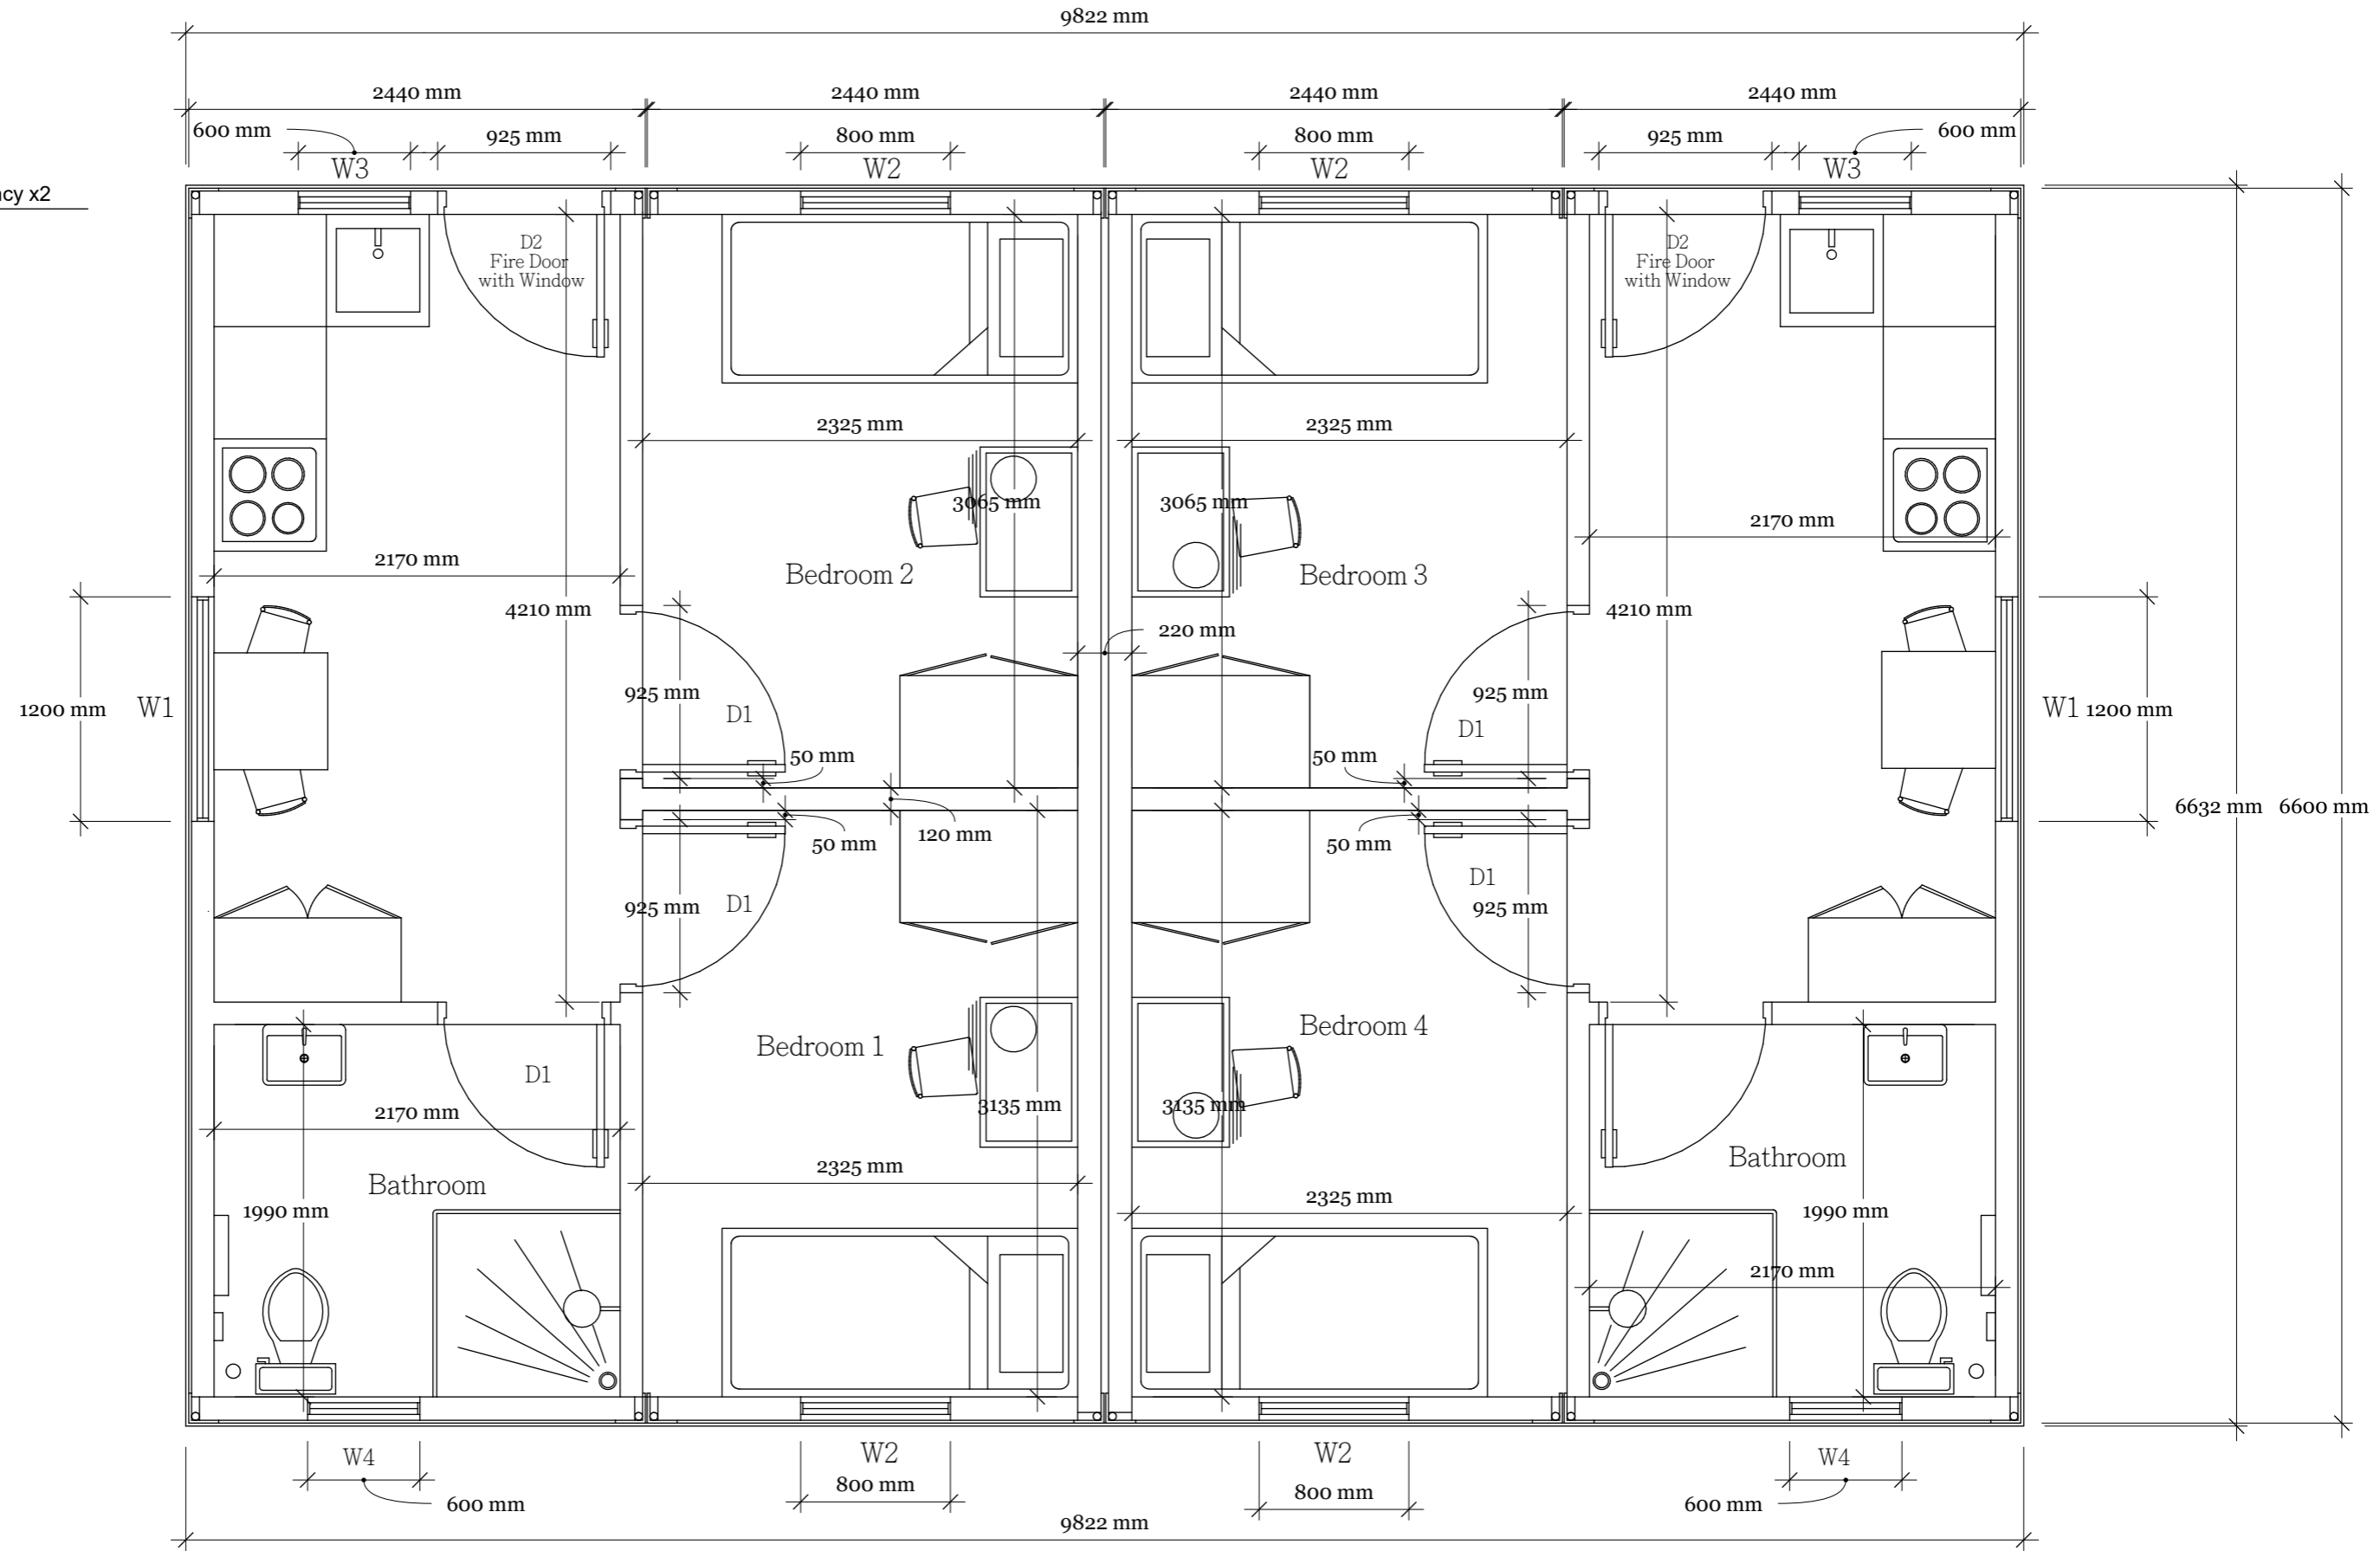

DESIGN & INNOVATION

WCH - We Care Housing

Modular Housing Project
Floor Plan Options

Modular Housing Solutions
WCH - Emergency Unit

1 Double Occupancy
 C3 3 Container Unit

1 Double Occupancy
 C3 3 Container Unit

3 Double Occupancy
C2 2 Container Unit

3 Double Occupancy
 C2 2 Container Unit

4 Double Occupancy x2
C4 4 Container Unit

4 Double Occupancy x2
 C4 4 Container Unit

5 Double Occupancy
c3 3 Container Unit

6 Double twin-Occupancy
cs 5 Container Unit

6 Double twin-Occupancy
 CS 5 Container Unit

3 Unit - Double Occupancy

Room	Square Foot	Square Meter
Living Space	262.18 ft2	24.36 m2
Bathroom	46.48 ft2	4.32 m2
Bedroom 1	78.46 ft2	7.29 m2
Bedroom 2	76.76 ft2	7.13 m2
Total Floor Space	463.94 ft2	43.10 m2
Total Unit Area	521.45 ft2	48.44 m2

2 Unit - Double Occupancy

Room	Square Foot	M2
Living Space	98.34 ft2	9.14 m2
Bathroom	46.48 ft2	4.32 m2
Bedroom 1	78.46 ft2	7.29 m2
Bedroom 2	76.76 ft2	7.13 m2
Total Floor Space	300.04 ft2	27.88 m2
Total Unit Area	351.36 ft2	32.64 m2