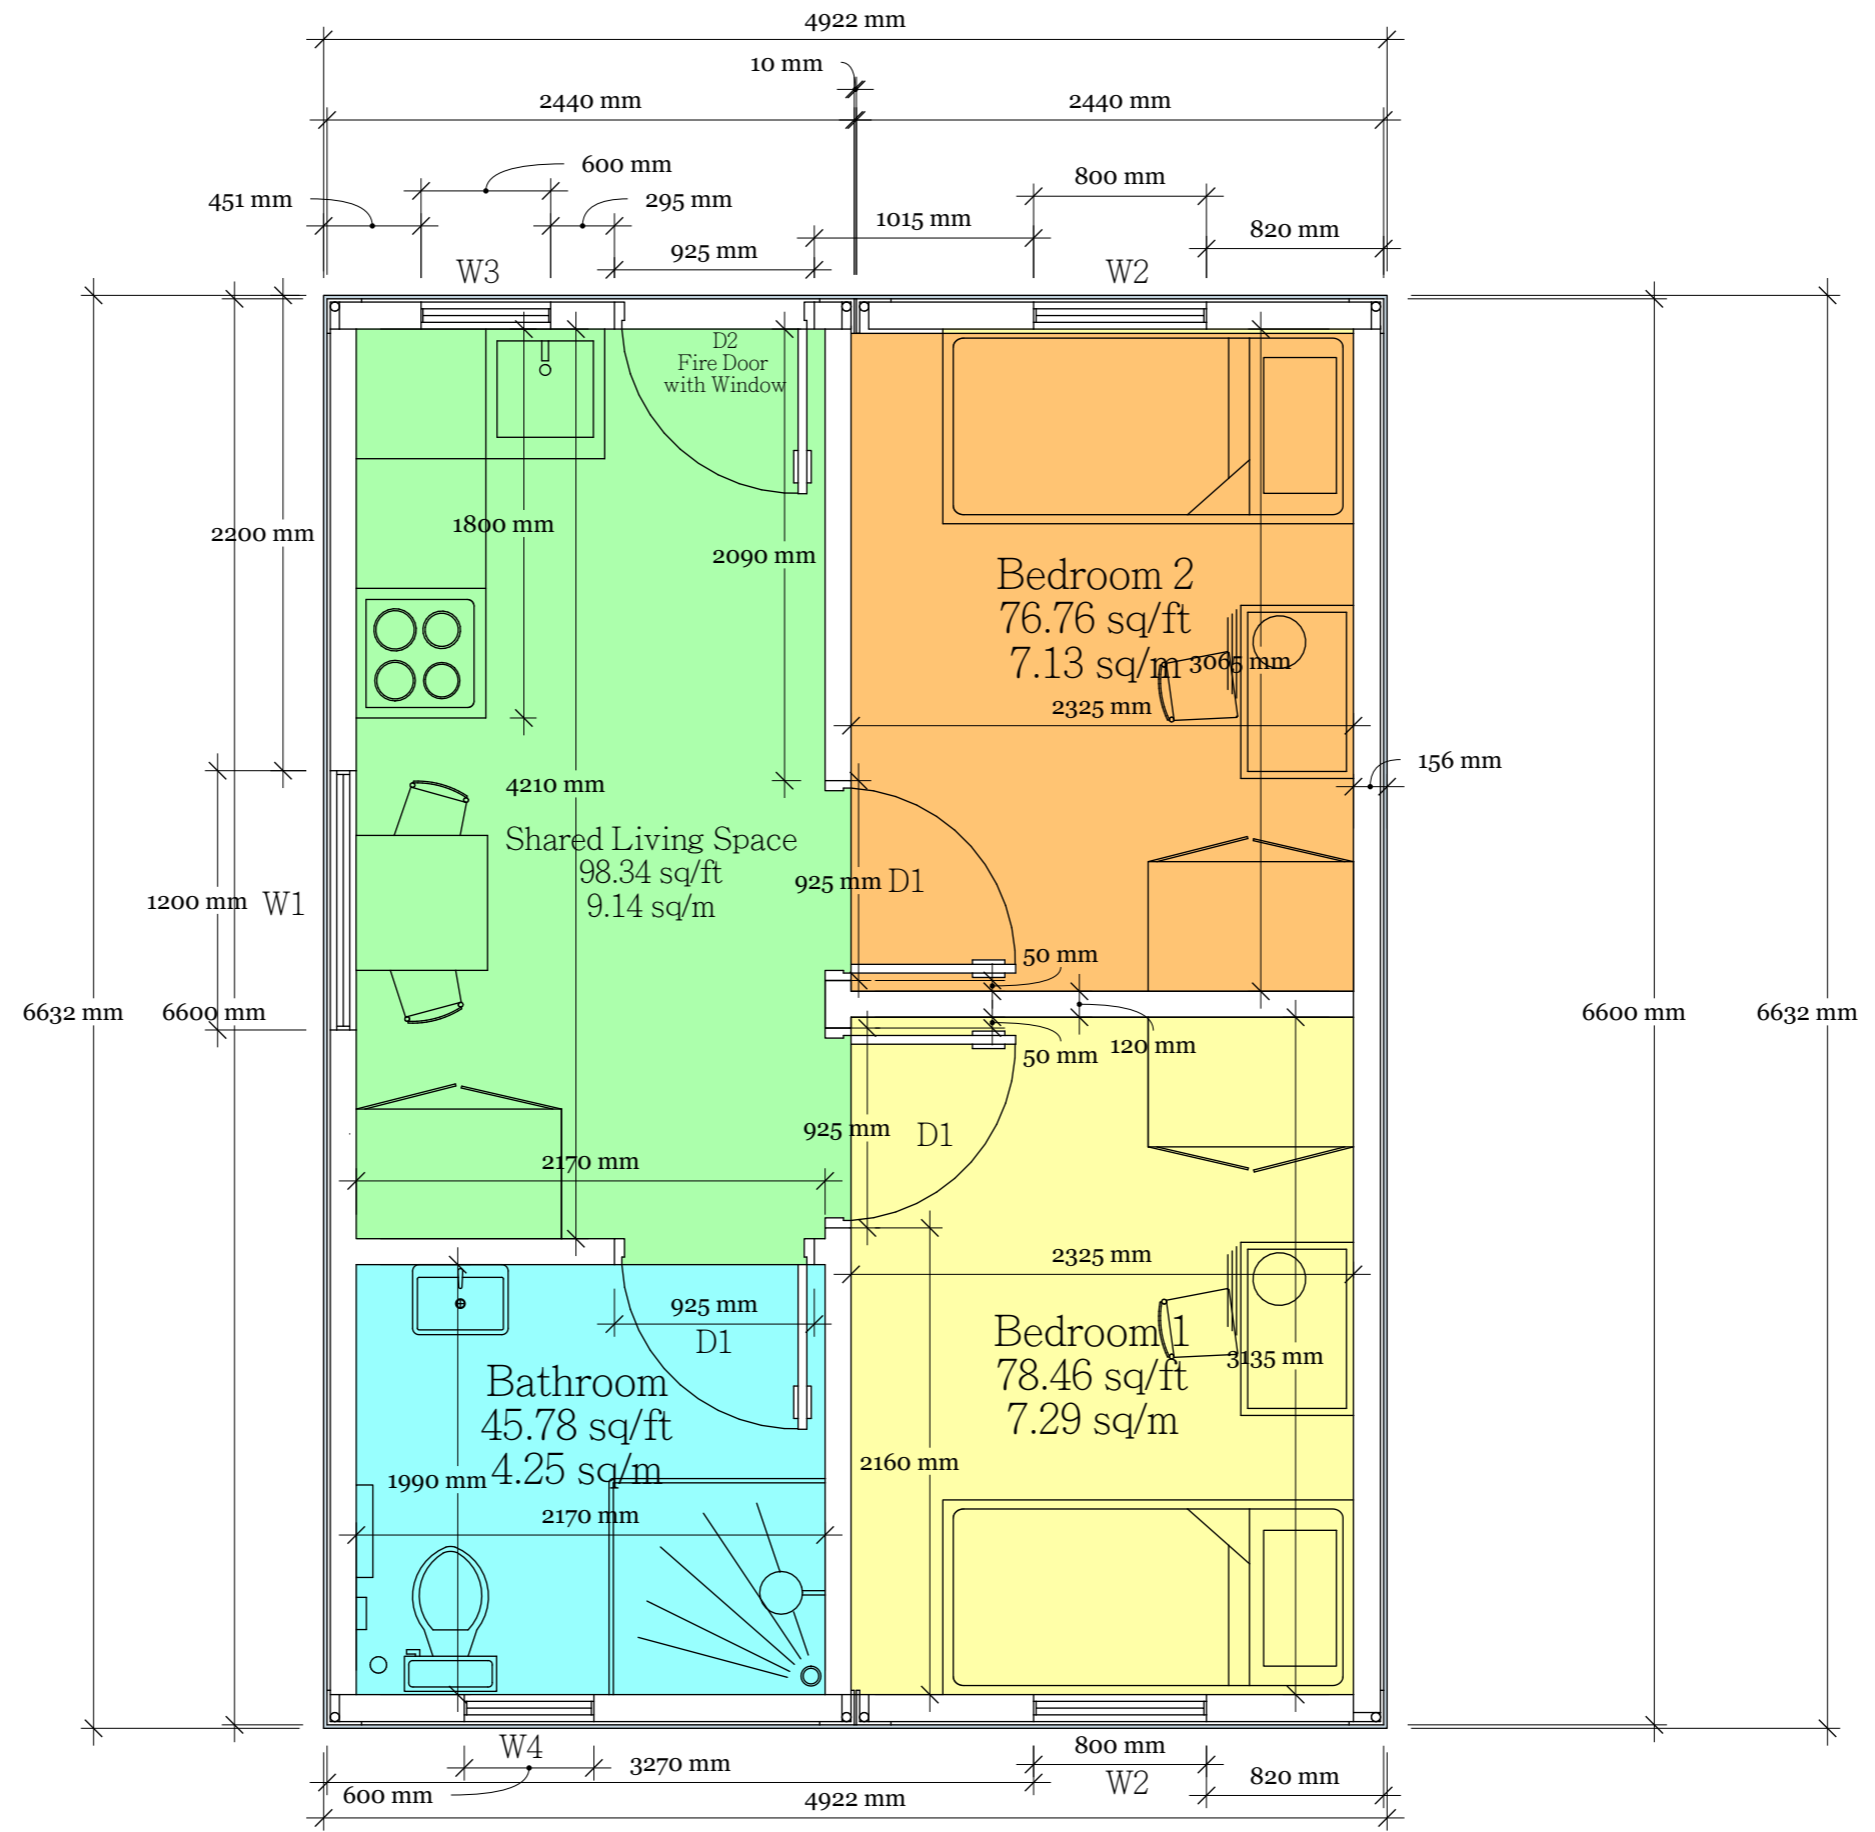

DESIGN & INNOVATION

WCH - We Care Housing

Modular Housing Project
Floor Plan Options

Modular Housing Solutions
WCH - Emergency Unit

1 Double Occupancy
 C3 3 Container Unit

1 Double Occupancy
 C3 3 Container Unit

3 Double Occupancy
C2 2 Container Unit

3 Double Occupancy
 C2 2 Container Unit

4 Double Occupancy x2
C4 4 Container Unit

4 Double Occupancy x2
 C4 4 Container Unit

5 Double Occupancy
c3 3 Container Unit

6 Double twin-Occupancy
cs 5 Container Unit

6 Double twin-Occupancy
 CS 5 Container Unit

3 Unit - Double Occupancy

Room	Square Foot	Square Meter
Living Space	262.18 ft2	24.36 m2
Bathroom	46.48 ft2	4.32 m2
Bedroom 1	78.46 ft2	7.29 m2
Bedroom 2	76.76 ft2	7.13 m2
Total Floor Space	463.94 ft2	43.10 m2
Total Unit Area	521.45 ft2	48.44 m2

2 Unit - Double Occupancy

Room	Square Foot	M2
Living Space	98.34 ft2	9.14 m2
Bathroom	46.48 ft2	4.32 m2
Bedroom 1	78.46 ft2	7.29 m2
Bedroom 2	76.76 ft2	7.13 m2
Total Floor Space	300.04 ft2	27.88 m2
Total Unit Area	351.36 ft2	32.64 m2