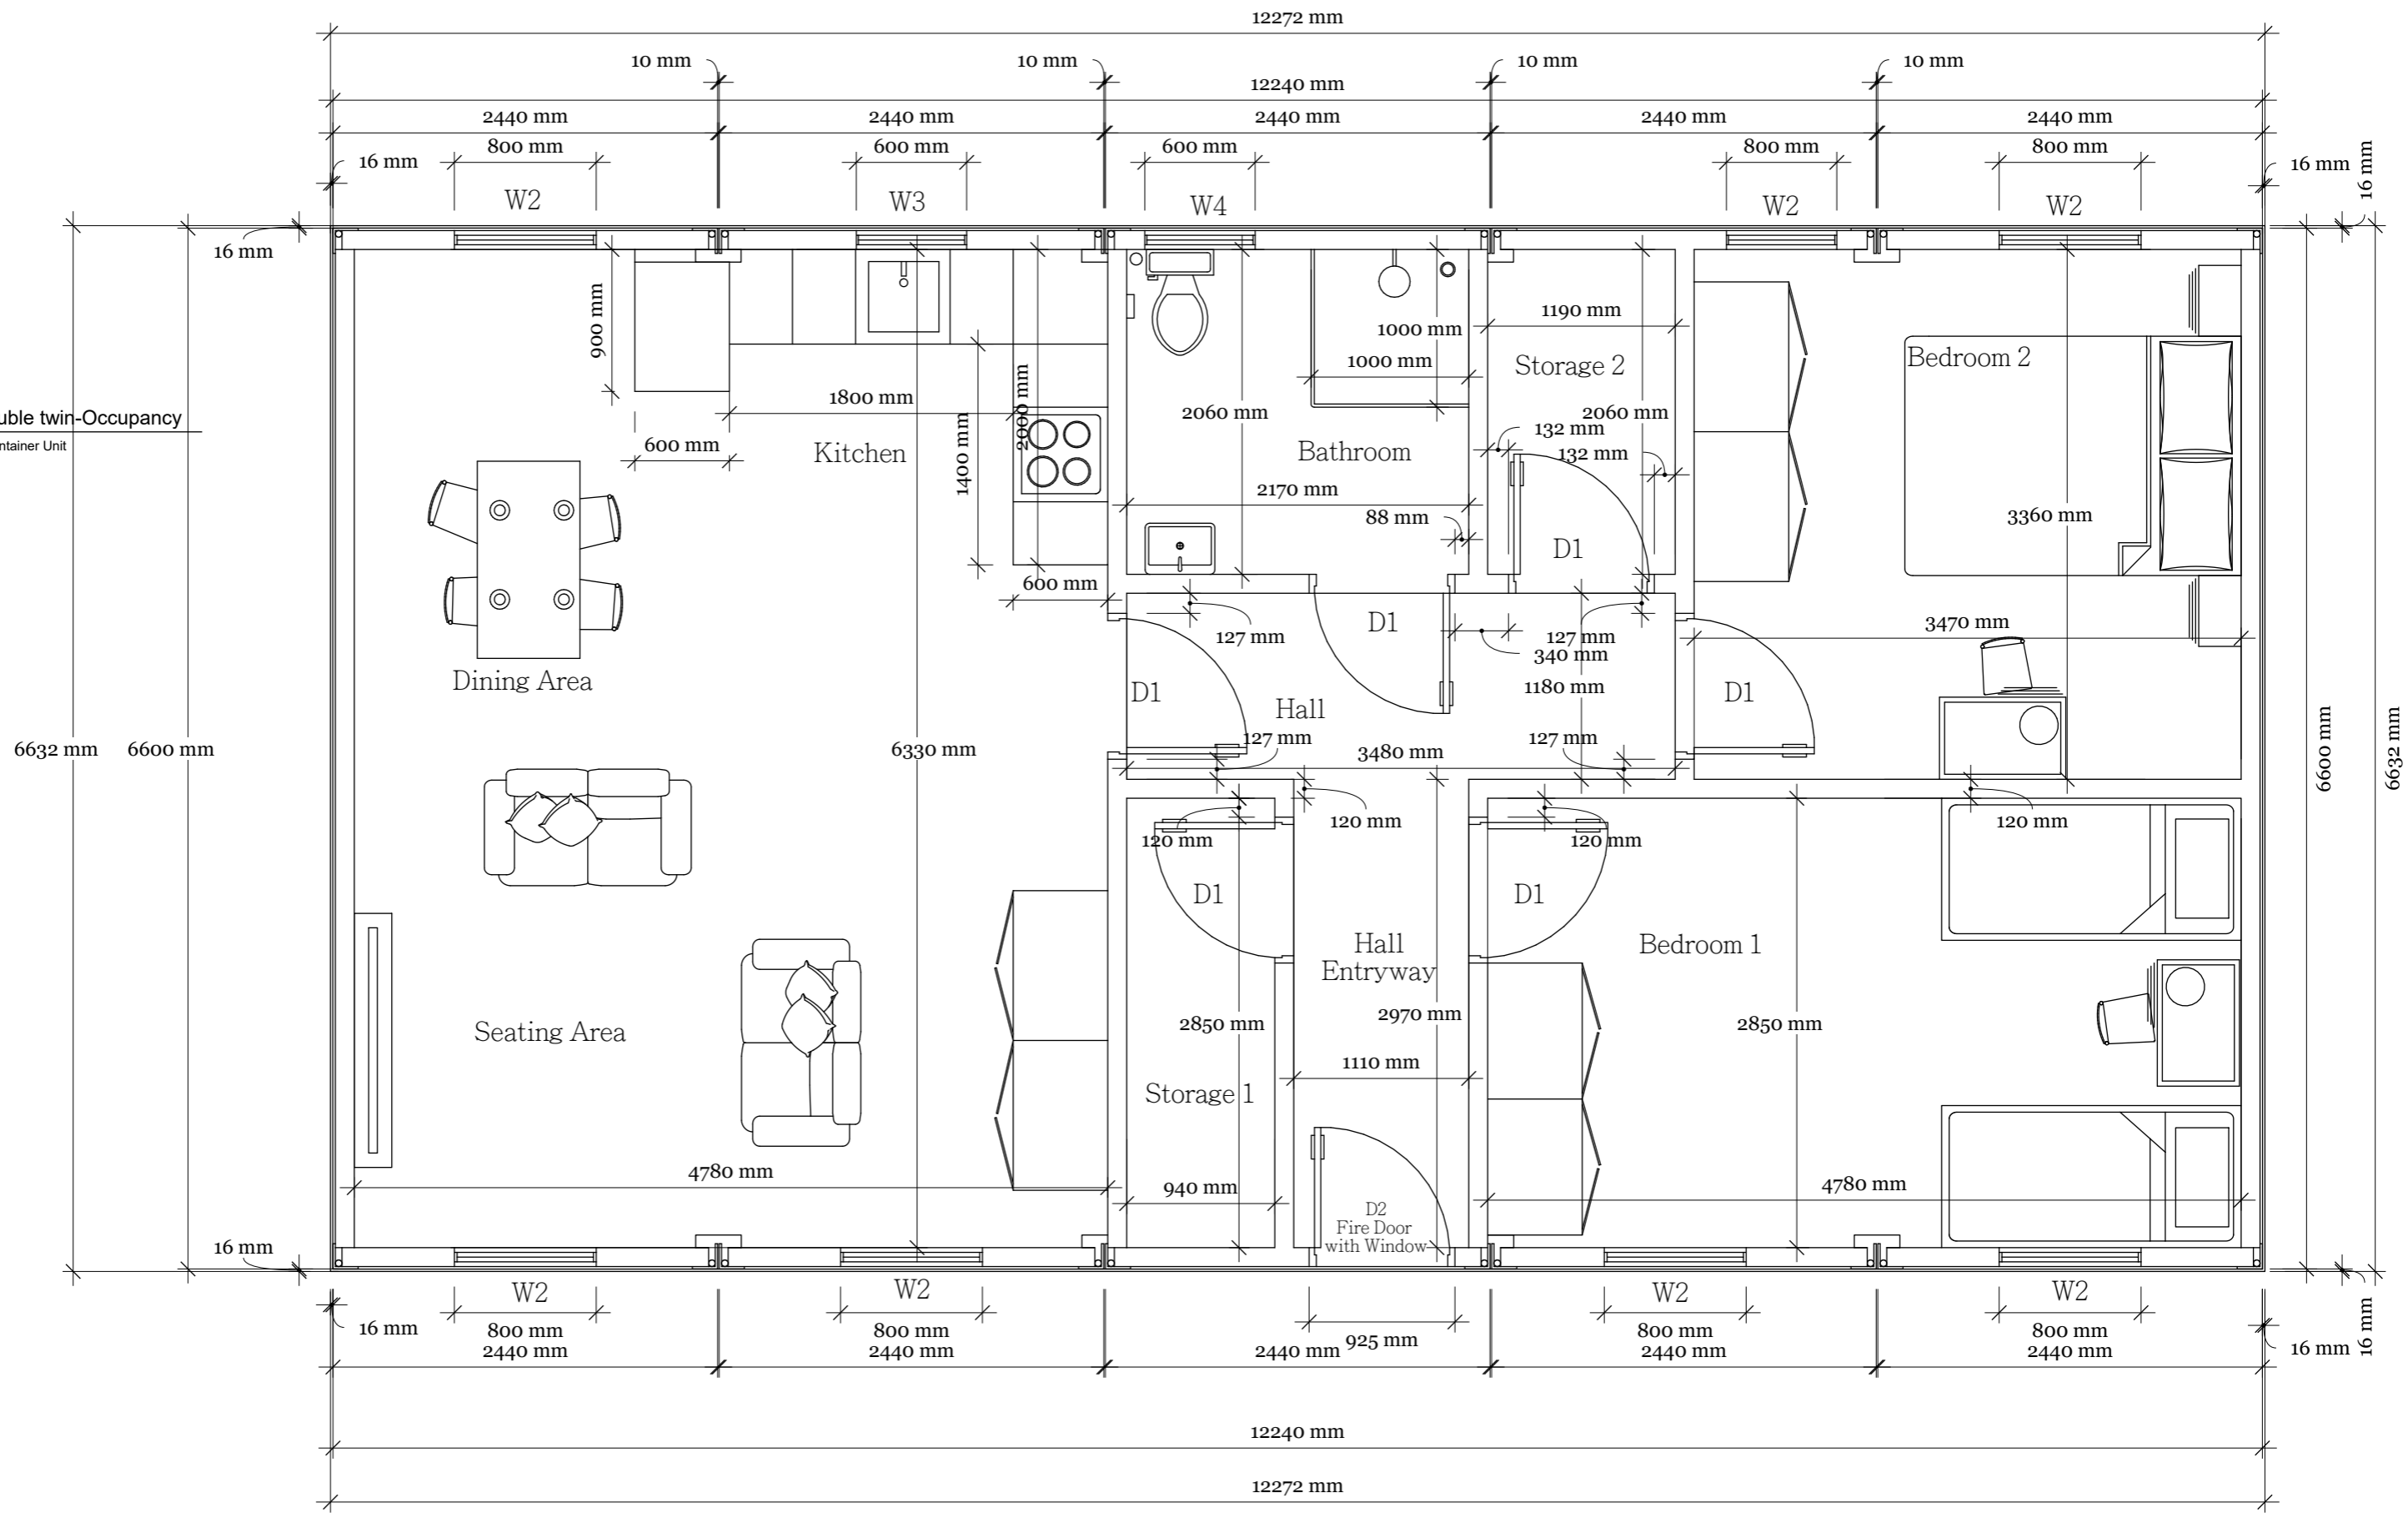

DESIGN & INNOVATION

WCH - We Care Housing

Modular Housing Project
Floor Plan Options

Modular Housing Solutions
WCH - Emergency Unit

1 Double Occupancy
 C3 3 Container Unit

1 Double Occupancy
 C3 3 Container Unit

3 Double Occupancy
C2 2 Container Unit

3 Double Occupancy
 C2 2 Container Unit

4 Double Occupancy x2
C4 4 Container Unit

4 Double Occupancy x2
 C4 4 Container Unit

5 Double Occupancy
c3 3 Container Unit

6 Double twin-Occupancy
cs 5 Container Unit

6 Double twin-Occupancy
 CS 5 Container Unit

3 Unit - Double Occupancy

Room	Square Foot	Square Meter
Living Space	262.18 ft2	24.36 m2
Bathroom	46.48 ft2	4.32 m2
Bedroom 1	78.46 ft2	7.29 m2
Bedroom 2	76.76 ft2	7.13 m2
Total Floor Space	463.94 ft2	43.10 m2
Total Unit Area	521.45 ft2	48.44 m2

2 Unit - Double Occupancy

Room	Square Foot	M2
Living Space	98.34 ft2	9.14 m2
Bathroom	46.48 ft2	4.32 m2
Bedroom 1	78.46 ft2	7.29 m2
Bedroom 2	76.76 ft2	7.13 m2
Total Floor Space	300.04 ft2	27.88 m2
Total Unit Area	351.36 ft2	32.64 m2