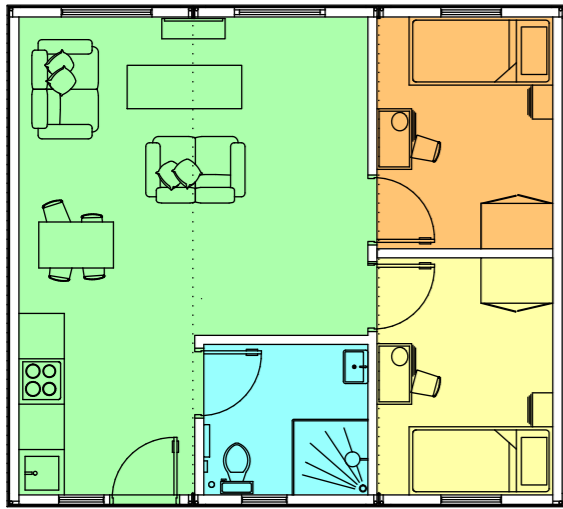

3 Double Occupancy
C2 2 Container Unit

3 Double Occupancy
 C2 2 Container Unit

4 Double Occupancy x2
C4 4 Container Unit

4 Double Occupancy x2
 C4 4 Container Unit

5 Double Occupancy
c3 3 Container Unit

6 Double twin-Occupancy
cs 5 Container Unit

6 Double twin-Occupancy
 CS 5 Container Unit

3 Unit - Double Occupancy

Room	Square Foot	Square Meter
Living Space	262.18 ft2	24.36 m2
Bathroom	46.48 ft2	4.32 m2
Bedroom 1	78.46 ft2	7.29 m2
Bedroom 2	76.76 ft2	7.13 m2
Total Floor Space	463.94 ft2	43.10 m2
Total Unit Area	521.45 ft2	48.44 m2

2 Unit - Double Occupancy

Room	Square Foot	M2
Living Space	98.34 ft2	9.14 m2
Bathroom	46.48 ft2	4.32 m2
Bedroom 1	78.46 ft2	7.29 m2
Bedroom 2	76.76 ft2	7.13 m2
Total Floor Space	300.04 ft2	27.88 m2
Total Unit Area	351.36 ft2	32.64 m2