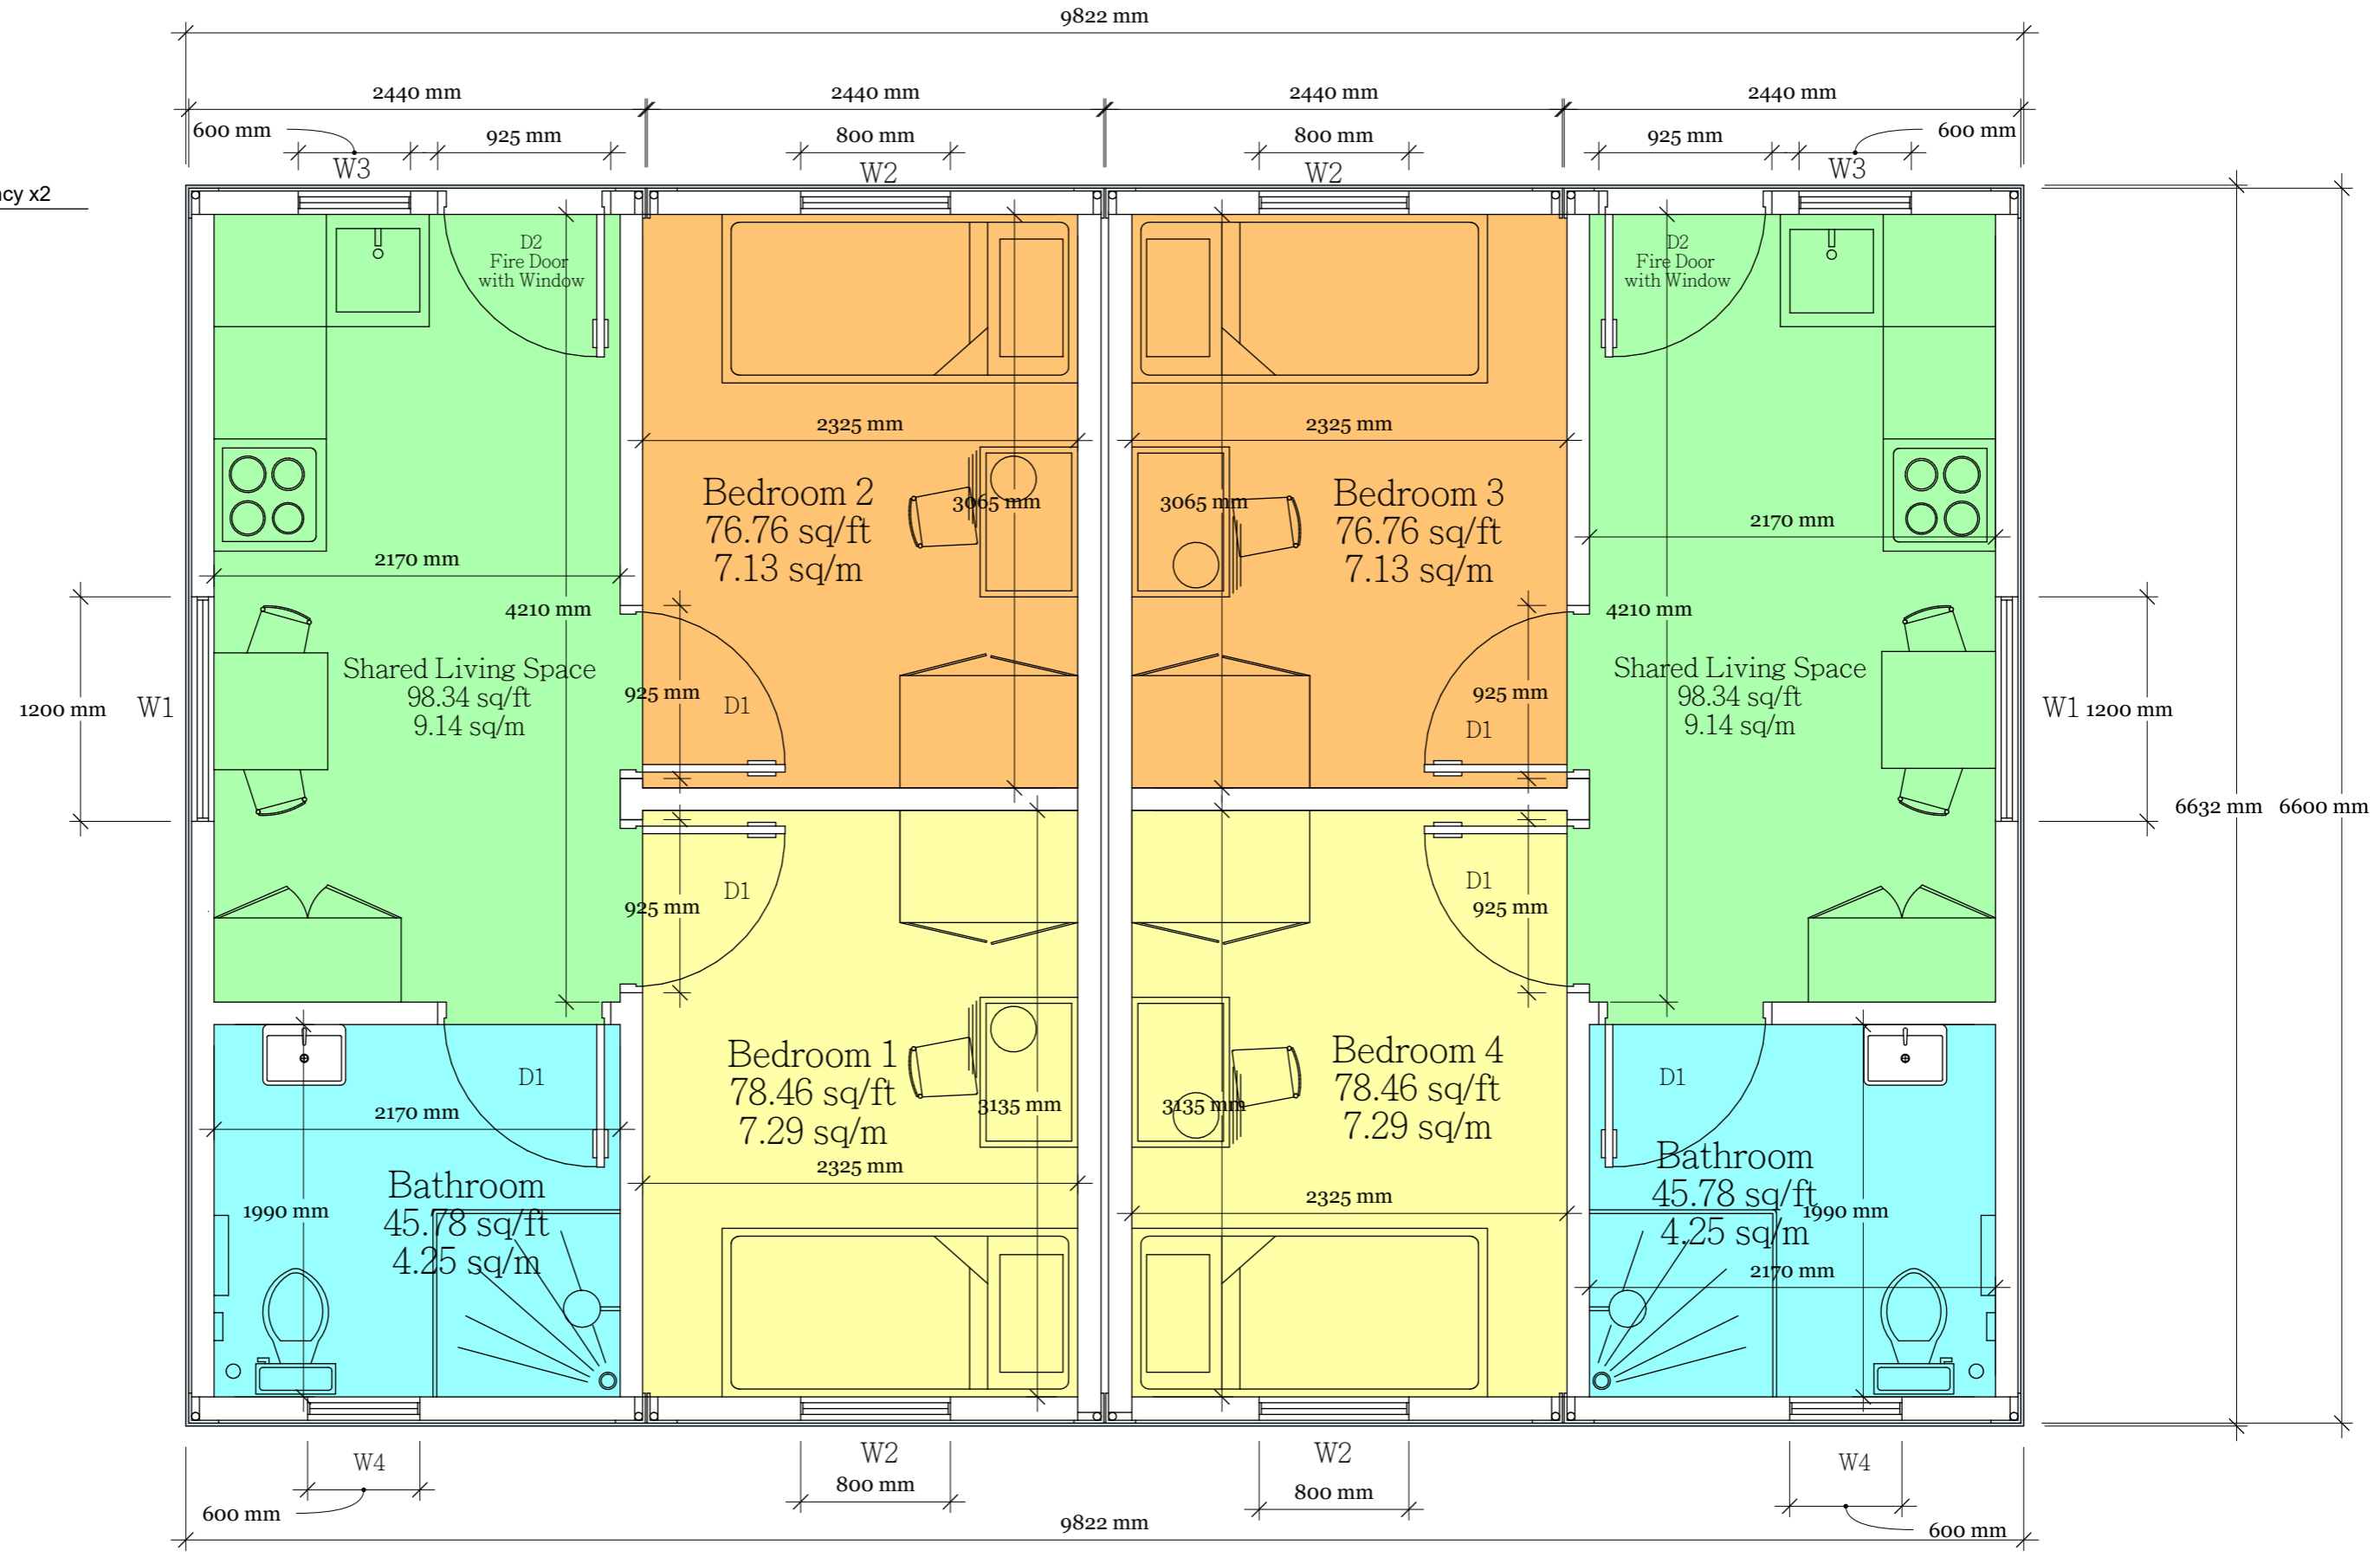

3 Double Occupancy
C2 2 Container Unit

3 Double Occupancy
 C2 2 Container Unit

4 Double Occupancy x2
C4 4 Container Unit

4 Double Occupancy x2
 C4 4 Container Unit

5 Double Occupancy
c3 3 Container Unit

6 Double twin-Occupancy
cs 5 Container Unit

6 Double twin-Occupancy
 CS 5 Container Unit

3 Unit - Double Occupancy

Room	Square Foot	Square Meter
Living Space	262.18 ft2	24.36 m2
Bathroom	46.48 ft2	4.32 m2
Bedroom 1	78.46 ft2	7.29 m2
Bedroom 2	76.76 ft2	7.13 m2
Total Floor Space	463.94 ft2	43.10 m2
Total Unit Area	521.45 ft2	48.44 m2

2 Unit - Double Occupancy

Room	Square Foot	M2
Living Space	98.34 ft2	9.14 m2
Bathroom	46.48 ft2	4.32 m2
Bedroom 1	78.46 ft2	7.29 m2
Bedroom 2	76.76 ft2	7.13 m2
Total Floor Space	300.04 ft2	27.88 m2
Total Unit Area	351.36 ft2	32.64 m2

4 Unit - Double & Twin Occupancy

Room	Square Foot	M2
Living Space	312.89 ft2	29.13 m2
Bathroom	46.48 ft2	4.32 m2
Bedroom 1	133.83 ft2	12.53 m2
Bedroom 2	122.78 ft2	11.41 m2
Storage	7.28 ft2	0.68 m2
Total Floor Space	624.26 ft2	58.06 m2
Total Unit Area	701.16 ft2	65.14 m2