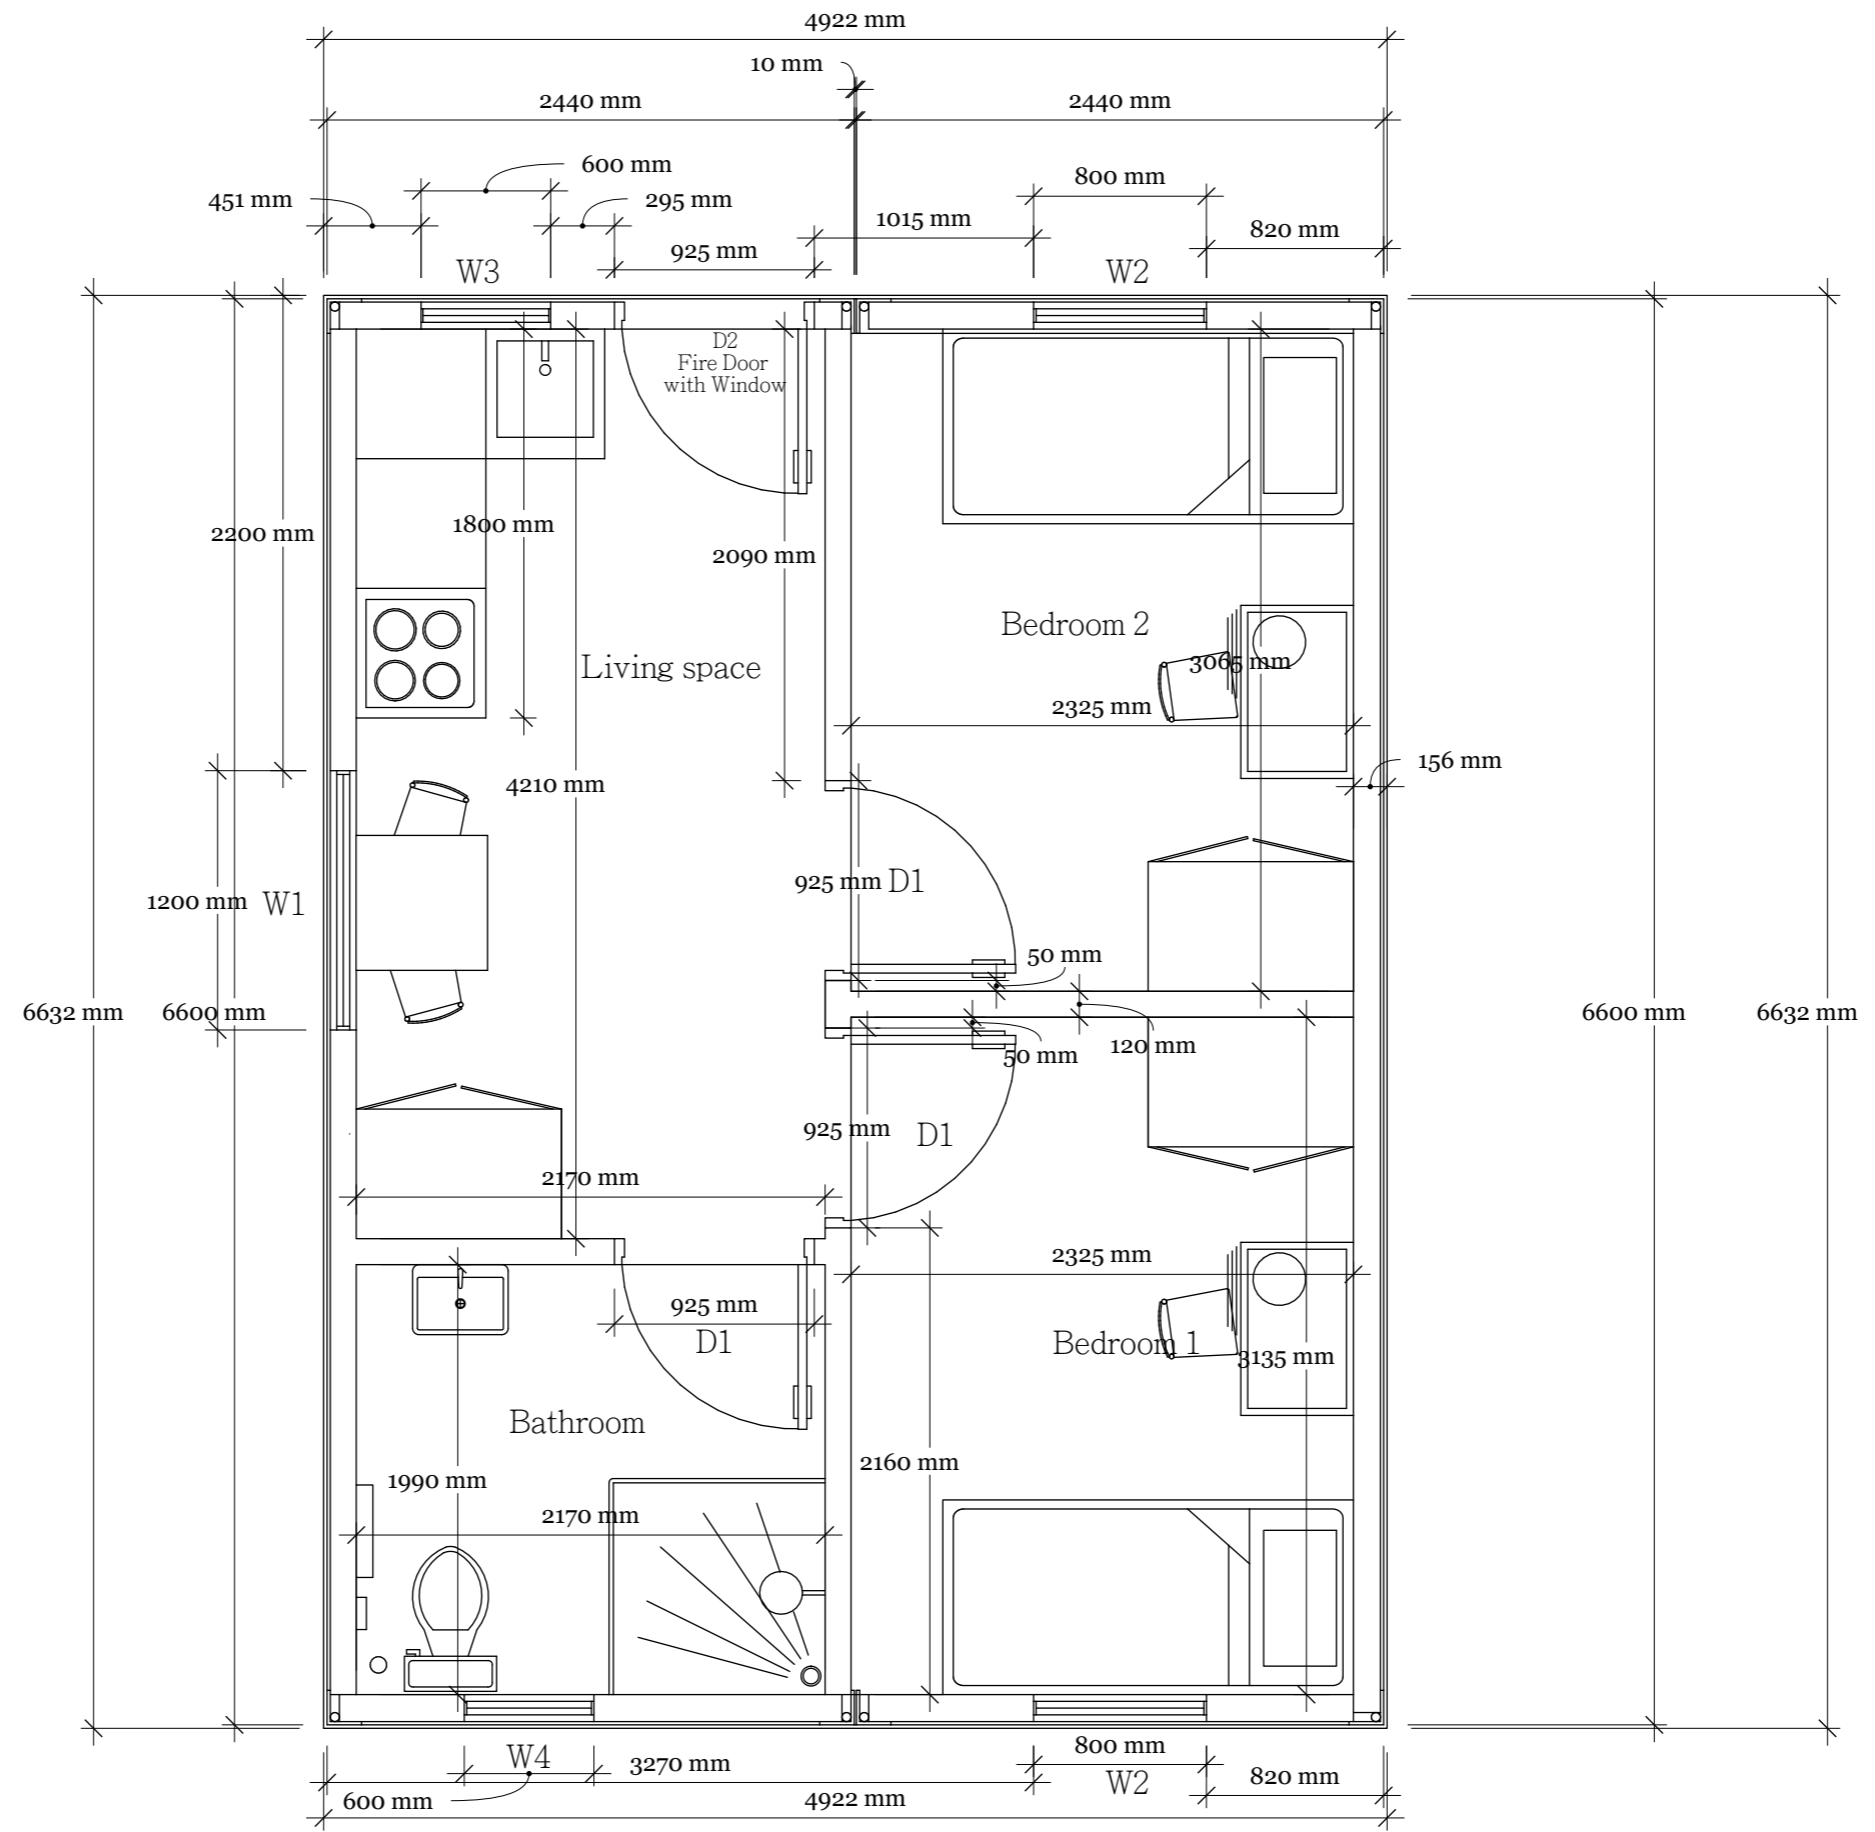

DESIGN & INNOVATION

WCH - We Care Housing

Modular Housing Project
Floor Plan Options

Modular Housing Solutions
WCH - Emergency Unit

1 Double Occupancy
 C3 3 Container Unit

1 Double Occupancy
 C3 3 Container Unit

3 Double Occupancy
C2 2 Container Unit

3 Double Occupancy
 C2 2 Container Unit

4 Double Occupancy x2
C4 4 Container Unit

4 Double Occupancy x2
 C4 4 Container Unit

5 Double Occupancy
c3 3 Container Unit

6 Double twin-Occupancy
cs 5 Container Unit

6 Double twin-Occupancy
 CS 5 Container Unit

3 Unit - Double Occupancy

Room	Square Foot	Square Meter
Living Space	262.18 ft2	24.36 m2
Bathroom	46.48 ft2	4.32 m2
Bedroom 1	78.46 ft2	7.29 m2
Bedroom 2	76.76 ft2	7.13 m2
Total Floor Space	463.94 ft2	43.10 m2
Total Unit Area	521.45 ft2	48.44 m2

2 Unit - Double Occupancy

Room	Square Foot	M2
Living Space	98.34 ft2	9.14 m2
Bathroom	46.48 ft2	4.32 m2
Bedroom 1	78.46 ft2	7.29 m2
Bedroom 2	76.76 ft2	7.13 m2
Total Floor Space	300.04 ft2	27.88 m2
Total Unit Area	351.36 ft2	32.64 m2