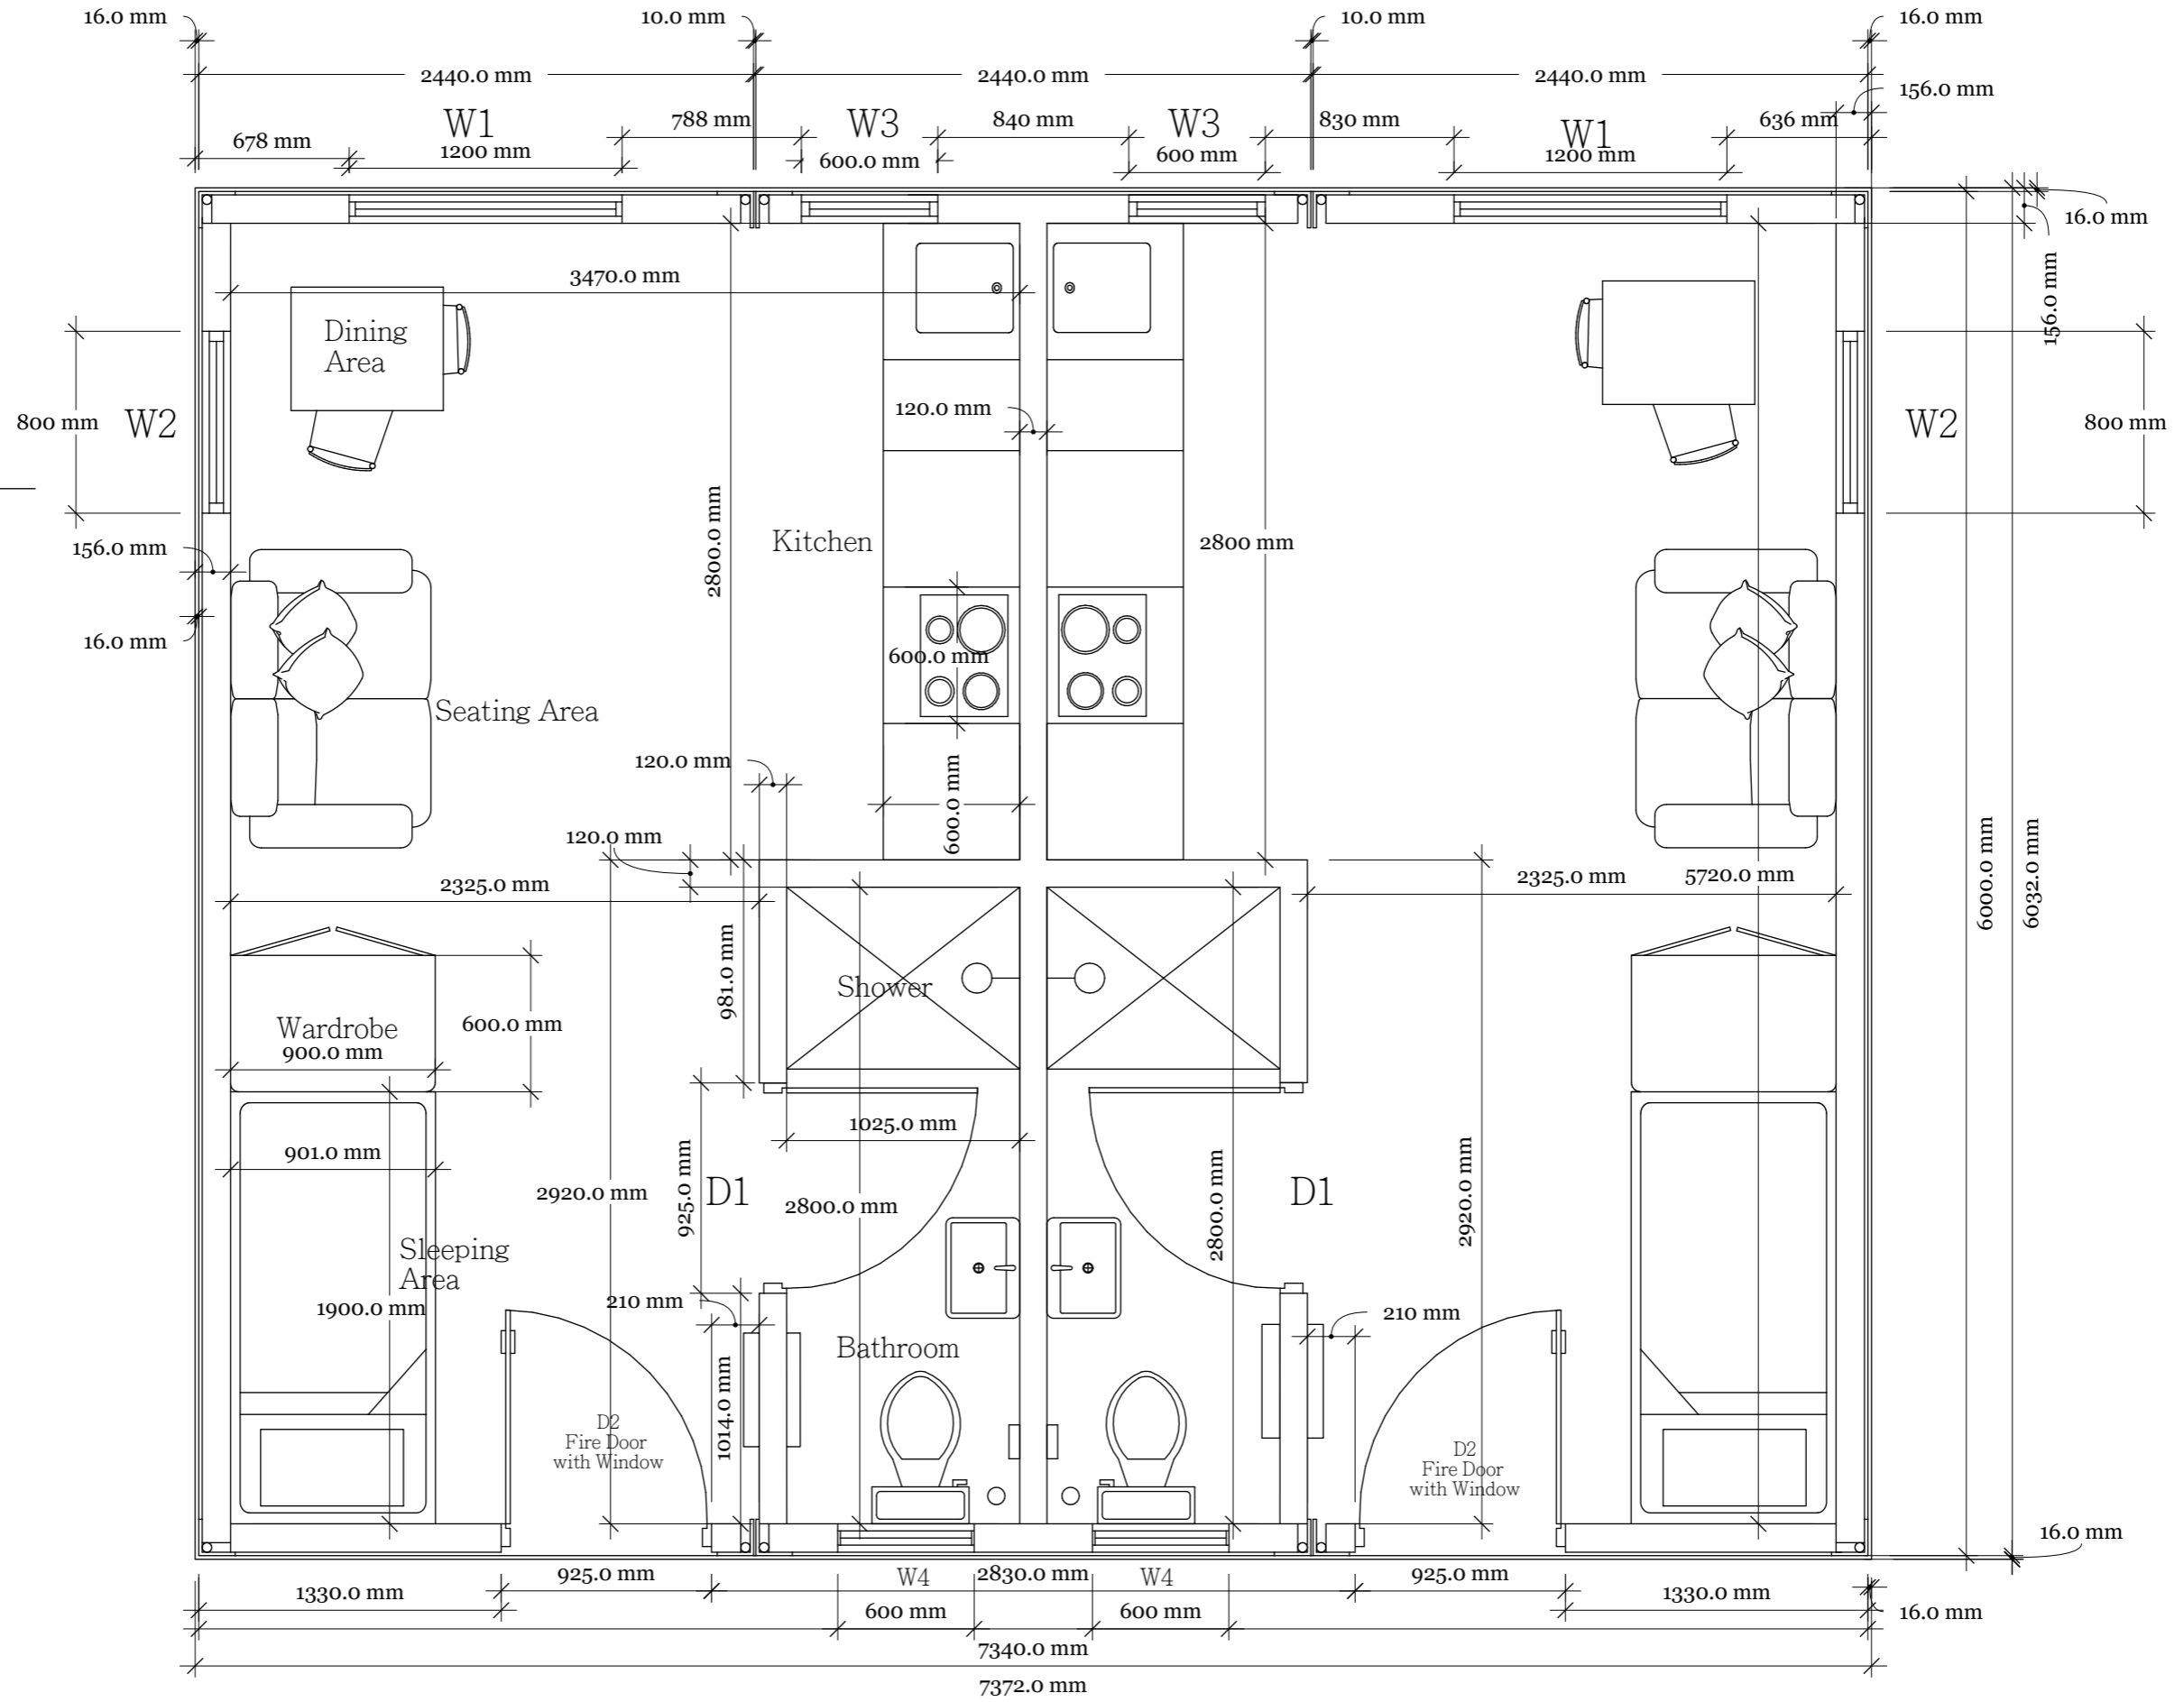

DESIGN & INNOVATION

WCH - We Care Housing

Modular Housing Project
Floor Plan Options

Modular Housing Solutions
WCH - Emergency Unit

1 Double Occupancy
 C3 3 Container Unit

1 Double Occupancy
 C3 3 Container Unit

3 Double Occupancy
C2 2 Container Unit

3 Double Occupancy
 C2 2 Container Unit

4 Double Occupancy x2
C4 4 Container Unit

4 Double Occupancy x2
 C4 4 Container Unit

5 Double Occupancy
c3 3 Container Unit

6 Double twin-Occupancy
cs 5 Container Unit

6 Double twin-Occupancy
 CS 5 Container Unit

3 Unit - Double Occupancy

Room	Square Foot	Square Meter
Living Space	262.18 ft2	24.36 m2
Bathroom	46.48 ft2	4.32 m2
Bedroom 1	78.46 ft2	7.29 m2
Bedroom 2	76.76 ft2	7.13 m2
Total Floor Space	463.94 ft2	43.10 m2
Total Unit Area	521.45 ft2	48.44 m2

2 Unit - Double Occupancy

Room	Square Foot	M2
Living Space	98.34 ft2	9.14 m2
Bathroom	46.48 ft2	4.32 m2
Bedroom 1	78.46 ft2	7.29 m2
Bedroom 2	76.76 ft2	7.13 m2
Total Floor Space	300.04 ft2	27.88 m2
Total Unit Area	351.36 ft2	32.64 m2