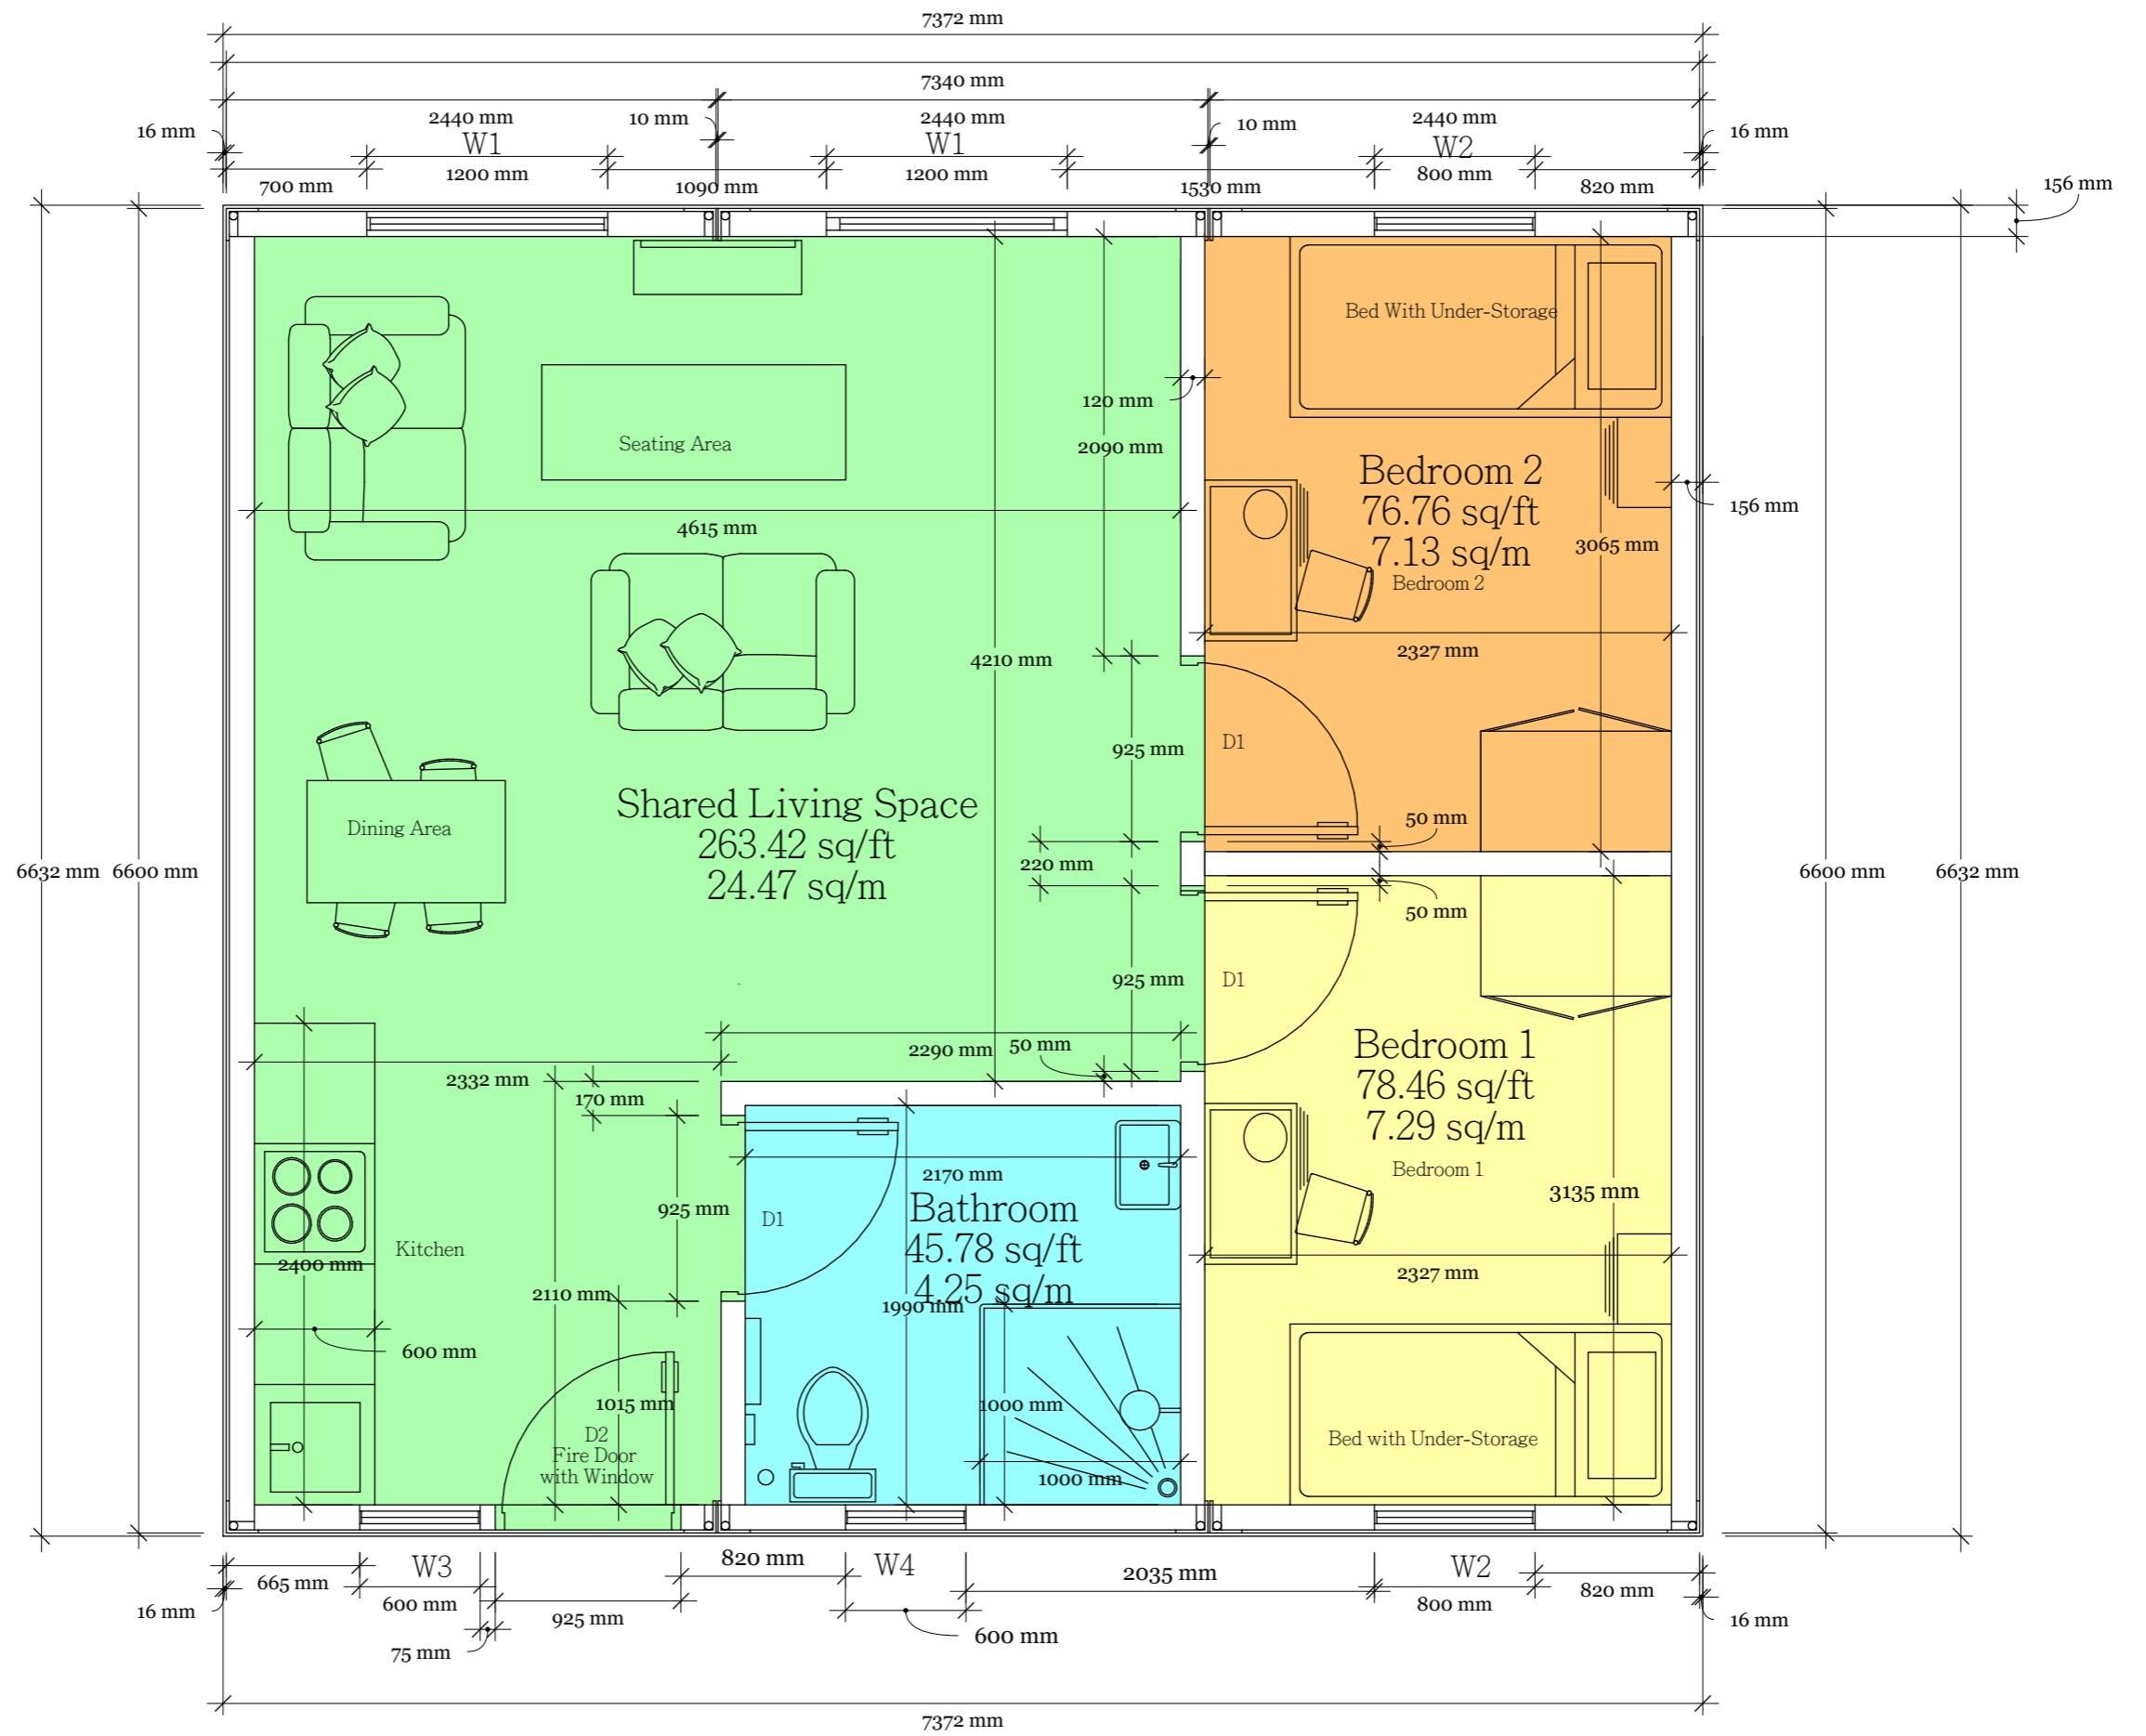

DESIGN & INNOVATION

WCH - We Care Housing

Modular Housing Project
Floor Plan Options

Modular Housing Solutions
WCH - Emergency Unit

1 Double Occupancy
 C3 3 Container Unit

1 Double Occupancy
 C3 3 Container Unit

3 Double Occupancy
C2 2 Container Unit

3 Double Occupancy
 C2 2 Container Unit

4 Double Occupancy x2
C4 4 Container Unit

4 Double Occupancy x2
 C4 4 Container Unit

5 Double Occupancy
c3 3 Container Unit

6 Double twin-Occupancy
cs 5 Container Unit

6 Double twin-Occupancy
 CS 5 Container Unit

3 Unit - Double Occupancy

Room	Square Foot	Square Meter
Living Space	262.18 ft2	24.36 m2
Bathroom	46.48 ft2	4.32 m2
Bedroom 1	78.46 ft2	7.29 m2
Bedroom 2	76.76 ft2	7.13 m2
Total Floor Space	463.94 ft2	43.10 m2
Total Unit Area	521.45 ft2	48.44 m2

2 Unit - Double Occupancy

Room	Square Foot	M2
Living Space	98.34 ft2	9.14 m2
Bathroom	46.48 ft2	4.32 m2
Bedroom 1	78.46 ft2	7.29 m2
Bedroom 2	76.76 ft2	7.13 m2
Total Floor Space	300.04 ft2	27.88 m2
Total Unit Area	351.36 ft2	32.64 m2