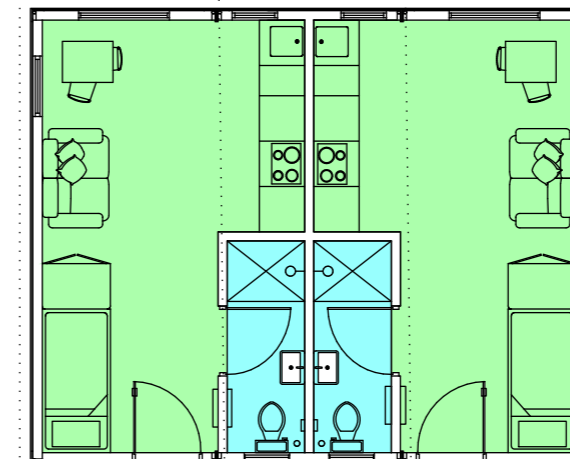

5 Unit - Double & Twin Occupancy

3 unit - Double Occupancy

Room	Square Foot	M2
Living Space A/B	177.66 ft2	16.51 m2
Bathroom A/B	30.89 ft2	2.87 m2
Total Floor Space A/B	208.55 ft2	19.38 m2
Total Floor Space A&B	417.10 ft2	38.76 m2
Total Unit Area	478.71 ft2	44.47 m2

Unit 1   Unit 2   Unit 3   Unit 4   Unit 5

Unit 1   Unit 2   Unit 3   Unit 4