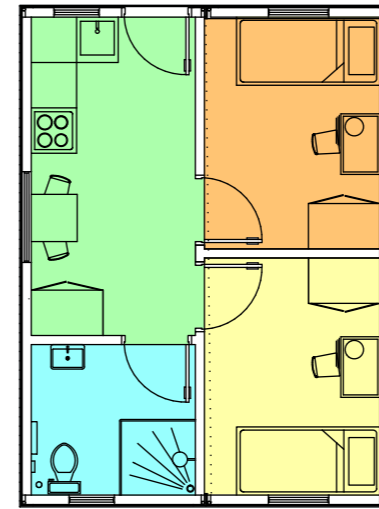

3 Double Occupancy
C2 2 Container Unit

3 Double Occupancy
 C2 2 Container Unit

4 Double Occupancy x2
C4 4 Container Unit

4 Double Occupancy x2
 C4 4 Container Unit

5 Double Occupancy
c3 3 Container Unit

6 Double twin-Occupancy
cs 5 Container Unit

6 Double twin-Occupancy
 CS 5 Container Unit

3 Unit - Double Occupancy

Room	Square Foot	Square Meter
Living Space	262.18 ft2	24.36 m2
Bathroom	46.48 ft2	4.32 m2
Bedroom 1	78.46 ft2	7.29 m2
Bedroom 2	76.76 ft2	7.13 m2
Total Floor Space	463.94 ft2	43.10 m2
Total Unit Area	521.45 ft2	48.44 m2

2 Unit - Double Occupancy

Room	Square Foot	M2
Living Space	98.34 ft2	9.14 m2
Bathroom	46.48 ft2	4.32 m2
Bedroom 1	78.46 ft2	7.29 m2
Bedroom 2	76.76 ft2	7.13 m2
Total Floor Space	300.04 ft2	27.88 m2
Total Unit Area	351.36 ft2	32.64 m2