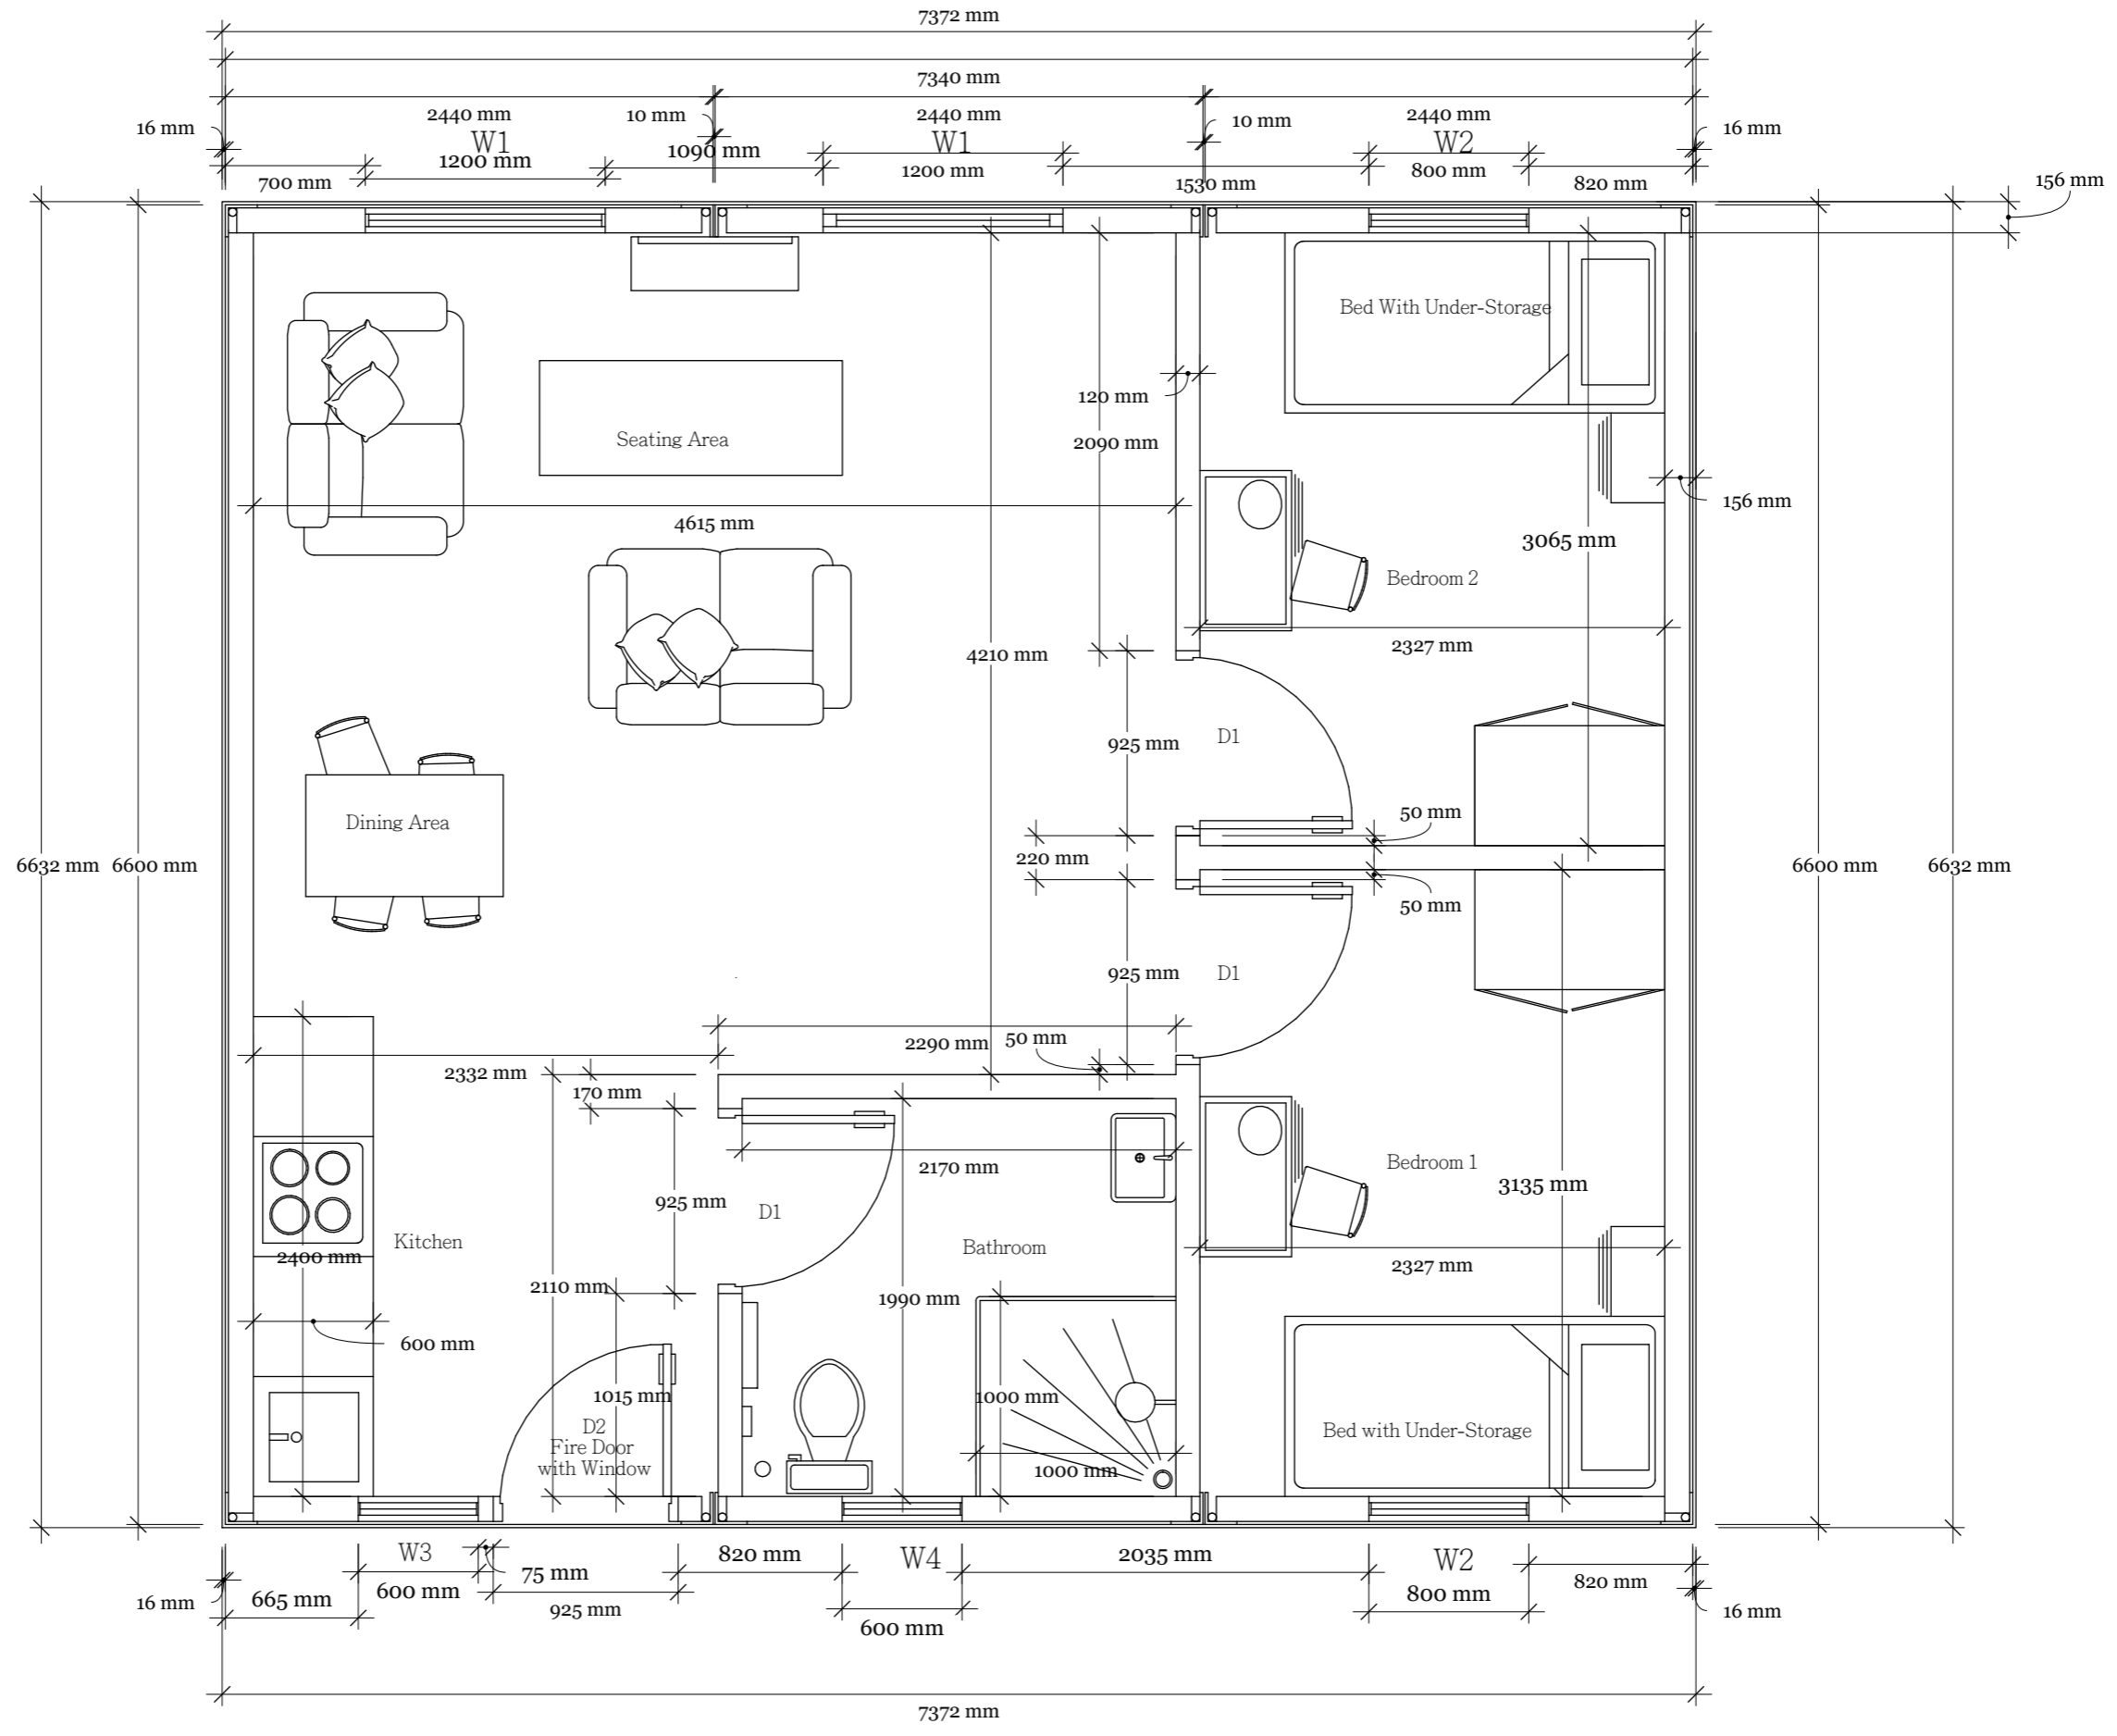

DESIGN & INNOVATION

WCH - We Care Housing

Modular Housing Project
Floor Plan Options

Modular Housing Solutions
WCH - Emergency Unit

1 Double Occupancy
 C3 3 Container Unit

1 Double Occupancy
 C3 3 Container Unit

3 Double Occupancy
C2 2 Container Unit

3 Double Occupancy
 C2 2 Container Unit

4 Double Occupancy x2
C4 4 Container Unit

4 Double Occupancy x2
 C4 4 Container Unit

5 Double Occupancy
c3 3 Container Unit

6 Double twin-Occupancy
cs 5 Container Unit

6 Double twin-Occupancy
 CS 5 Container Unit

3 Unit - Double Occupancy

Room	Square Foot	Square Meter
Living Space	262.18 ft2	24.36 m2
Bathroom	46.48 ft2	4.32 m2
Bedroom 1	78.46 ft2	7.29 m2
Bedroom 2	76.76 ft2	7.13 m2
Total Floor Space	463.94 ft2	43.10 m2
Total Unit Area	521.45 ft2	48.44 m2

2 Unit - Double Occupancy

Room	Square Foot	M2
Living Space	98.34 ft2	9.14 m2
Bathroom	46.48 ft2	4.32 m2
Bedroom 1	78.46 ft2	7.29 m2
Bedroom 2	76.76 ft2	7.13 m2
Total Floor Space	300.04 ft2	27.88 m2
Total Unit Area	351.36 ft2	32.64 m2