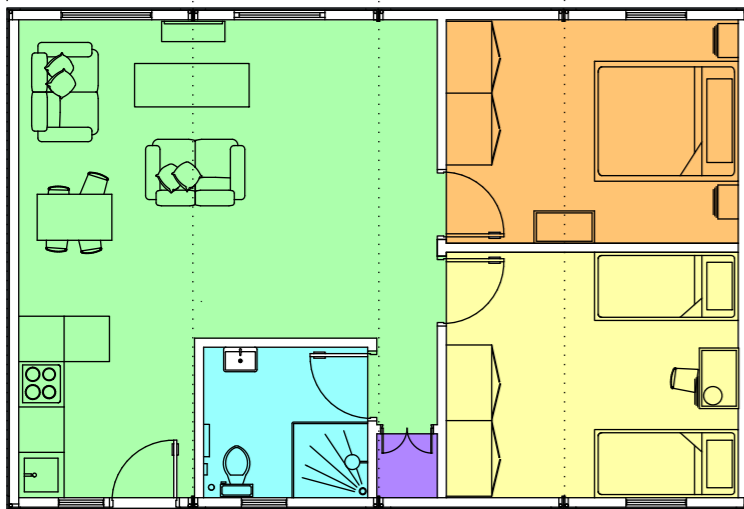

3 Double Occupancy
C2 2 Container Unit

3 Double Occupancy
 C2 2 Container Unit

4 Double Occupancy x2
C4 4 Container Unit

4 Double Occupancy x2
 C4 4 Container Unit

5 Double Occupancy
c3 3 Container Unit

6 Double twin-Occupancy
cs 5 Container Unit

6 Double twin-Occupancy
 CS 5 Container Unit

3 Unit - Double Occupancy

Room	Square Foot	Square Meter
Living Space	262.18 ft2	24.36 m2
Bathroom	46.48 ft2	4.32 m2
Bedroom 1	78.46 ft2	7.29 m2
Bedroom 2	76.76 ft2	7.13 m2
Total Floor Space	463.94 ft2	43.10 m2
Total Unit Area	521.45 ft2	48.44 m2

2 Unit - Double Occupancy

Room	Square Foot	M2
Living Space	98.34 ft2	9.14 m2
Bathroom	46.48 ft2	4.32 m2
Bedroom 1	78.46 ft2	7.29 m2
Bedroom 2	76.76 ft2	7.13 m2
Total Floor Space	300.04 ft2	27.88 m2
Total Unit Area	351.36 ft2	32.64 m2

4 Unit - Double & Twin Occupancy

Room	Square Foot	M2
Living Space	312.89 ft2	29.13 m2
Bathroom	46.48 ft2	4.32 m2
Bedroom 1	133.83 ft2	12.53 m2
Bedroom 2	122.78 ft2	11.41 m2
Storage	7.28 ft2	0.68 m2
Total Floor Space	624.26 ft2	58.06 m2
Total Unit Area	701.16 ft2	65.14 m2