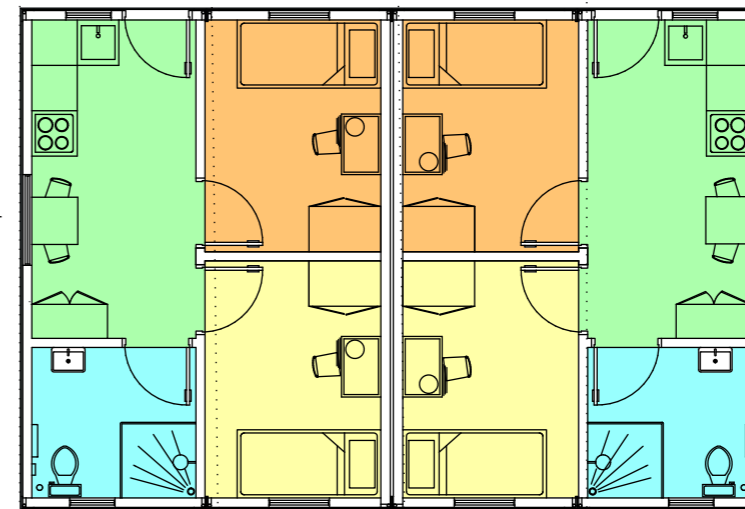

3 Double Occupancy
C2 2 Container Unit

3 Double Occupancy
 C2 2 Container Unit

4 Double Occupancy x2
C4 4 Container Unit

4 Double Occupancy x2
 C4 4 Container Unit

5 Double Occupancy
c3 3 Container Unit

6 Double twin-Occupancy
cs 5 Container Unit

6 Double twin-Occupancy
 CS 5 Container Unit

3 Unit - Double Occupancy

Room	Square Foot	Square Meter
Living Space	262.18 ft2	24.36 m2
Bathroom	46.48 ft2	4.32 m2
Bedroom 1	78.46 ft2	7.29 m2
Bedroom 2	76.76 ft2	7.13 m2
Total Floor Space	463.94 ft2	43.10 m2
Total Unit Area	521.45 ft2	48.44 m2

2 Unit - Double Occupancy

Room	Square Foot	M2
Living Space	98.34 ft2	9.14 m2
Bathroom	46.48 ft2	4.32 m2
Bedroom 1	78.46 ft2	7.29 m2
Bedroom 2	76.76 ft2	7.13 m2
Total Floor Space	300.04 ft2	27.88 m2
Total Unit Area	351.36 ft2	32.64 m2

4 Unit - Double & Twin Occupancy

Room	Square Foot	M2
Living Space	312.89 ft2	29.13 m2
Bathroom	46.48 ft2	4.32 m2
Bedroom 1	133.83 ft2	12.53 m2
Bedroom 2	122.78 ft2	11.41 m2
Storage	7.28 ft2	0.68 m2
Total Floor Space	624.26 ft2	58.06 m2
Total Unit Area	701.16 ft2	65.14 m2