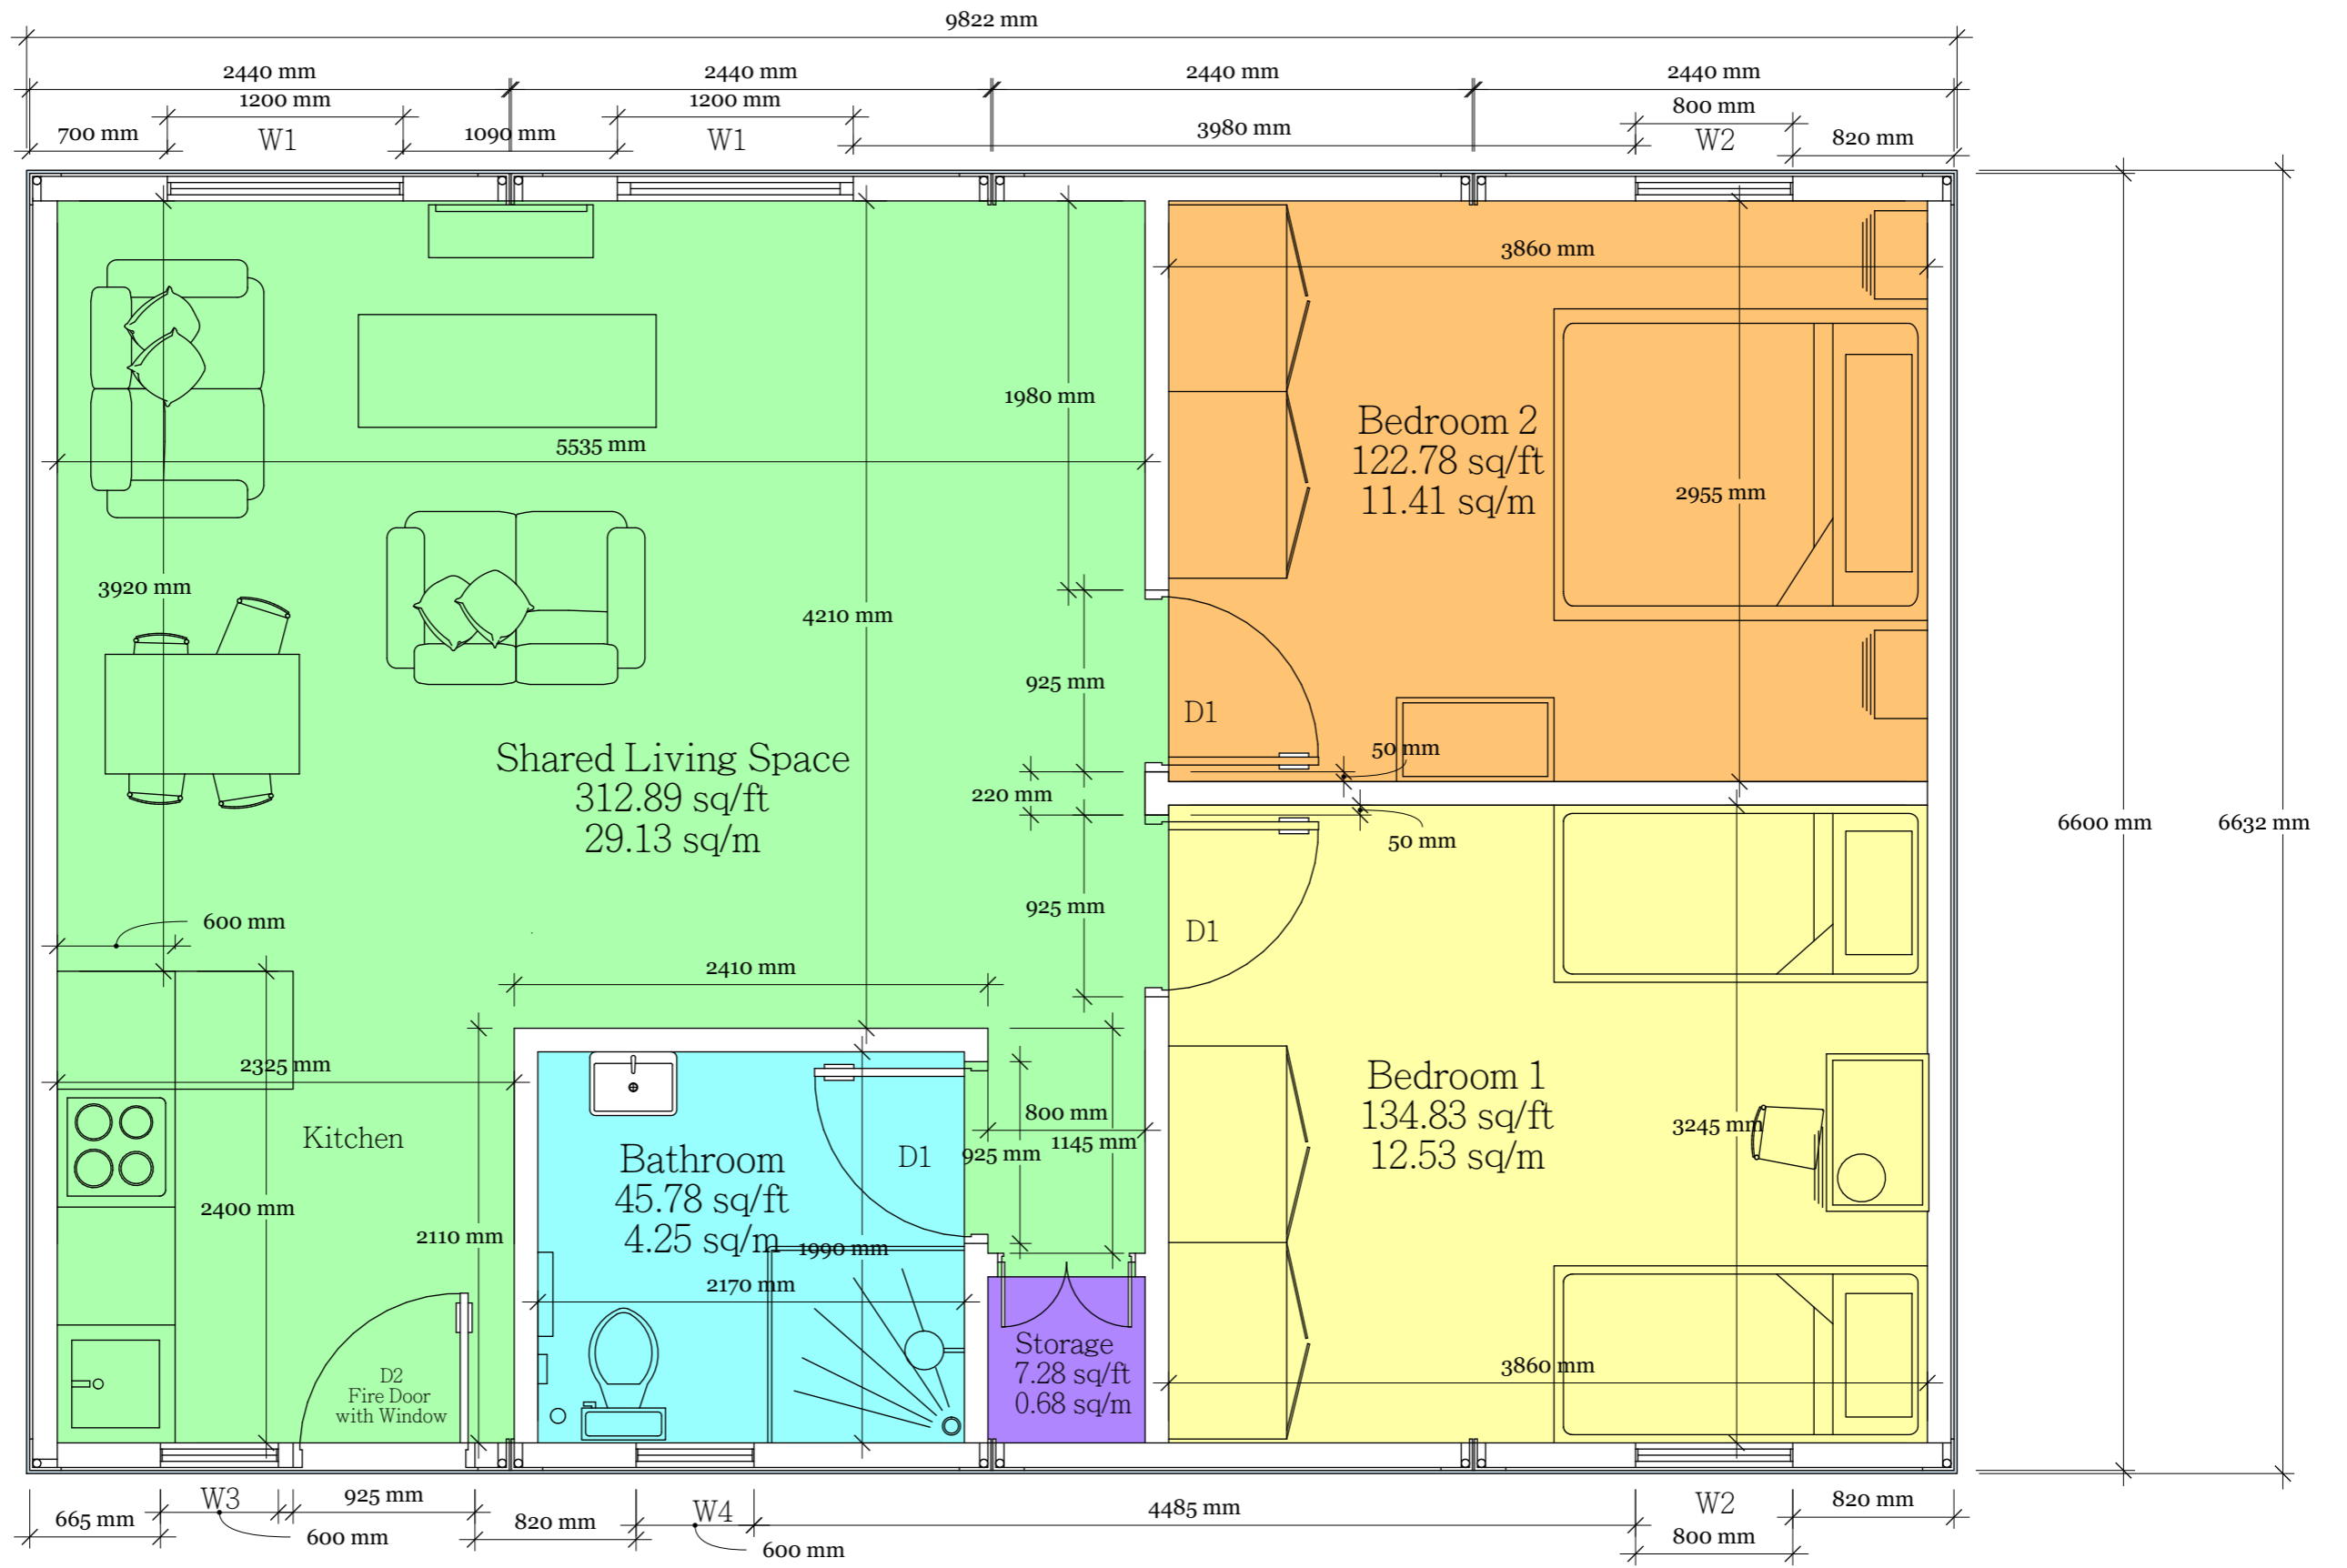

DESIGN & INNOVATION

WCH - We Care Housing

Modular Housing Project
Floor Plan Options

Modular Housing Solutions
WCH - Emergency Unit

1 Double Occupancy
 C3 3 Container Unit

1 Double Occupancy
 C3 3 Container Unit

3 Double Occupancy
C2 2 Container Unit

3 Double Occupancy
 C2 2 Container Unit

4 Double Occupancy x2
C4 4 Container Unit

4 Double Occupancy x2
 C4 4 Container Unit

5 Double Occupancy
c3 3 Container Unit

6 Double twin-Occupancy
cs 5 Container Unit

6 Double twin-Occupancy
 CS 5 Container Unit

3 Unit - Double Occupancy

Room	Square Foot	Square Meter
Living Space	262.18 ft2	24.36 m2
Bathroom	46.48 ft2	4.32 m2
Bedroom 1	78.46 ft2	7.29 m2
Bedroom 2	76.76 ft2	7.13 m2
Total Floor Space	463.94 ft2	43.10 m2
Total Unit Area	521.45 ft2	48.44 m2

2 Unit - Double Occupancy

Room	Square Foot	M2
Living Space	98.34 ft2	9.14 m2
Bathroom	46.48 ft2	4.32 m2
Bedroom 1	78.46 ft2	7.29 m2
Bedroom 2	76.76 ft2	7.13 m2
Total Floor Space	300.04 ft2	27.88 m2
Total Unit Area	351.36 ft2	32.64 m2