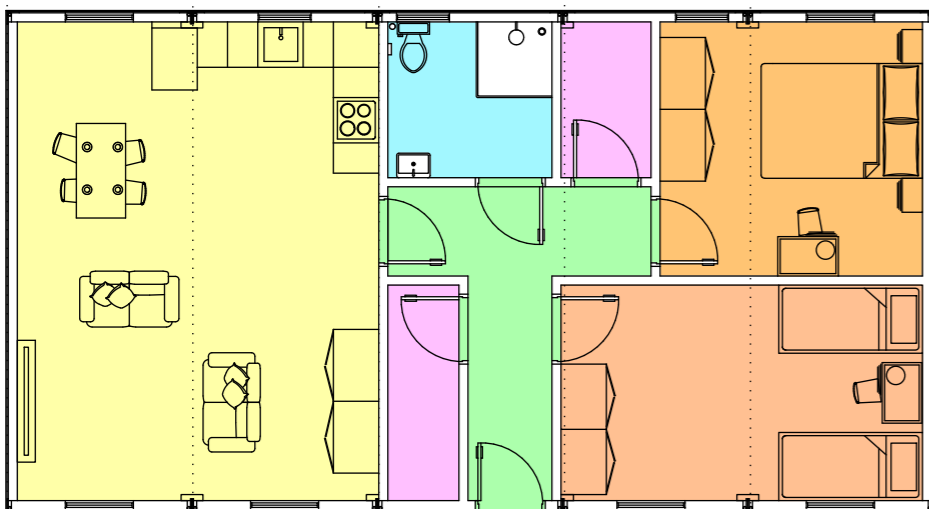

5 Unit - Double & Twin Occupancy

Room	Square foot	Square Meter
Living Space	325.69	30.26
Bathroom	48.12	4.47
Hallway	79.69	7.41
Storage 1	28.84	2.68
Storage 2	26.39	2.45
Bedroom 1	146.64	13.62
Bedroom 2	125.5	11.66