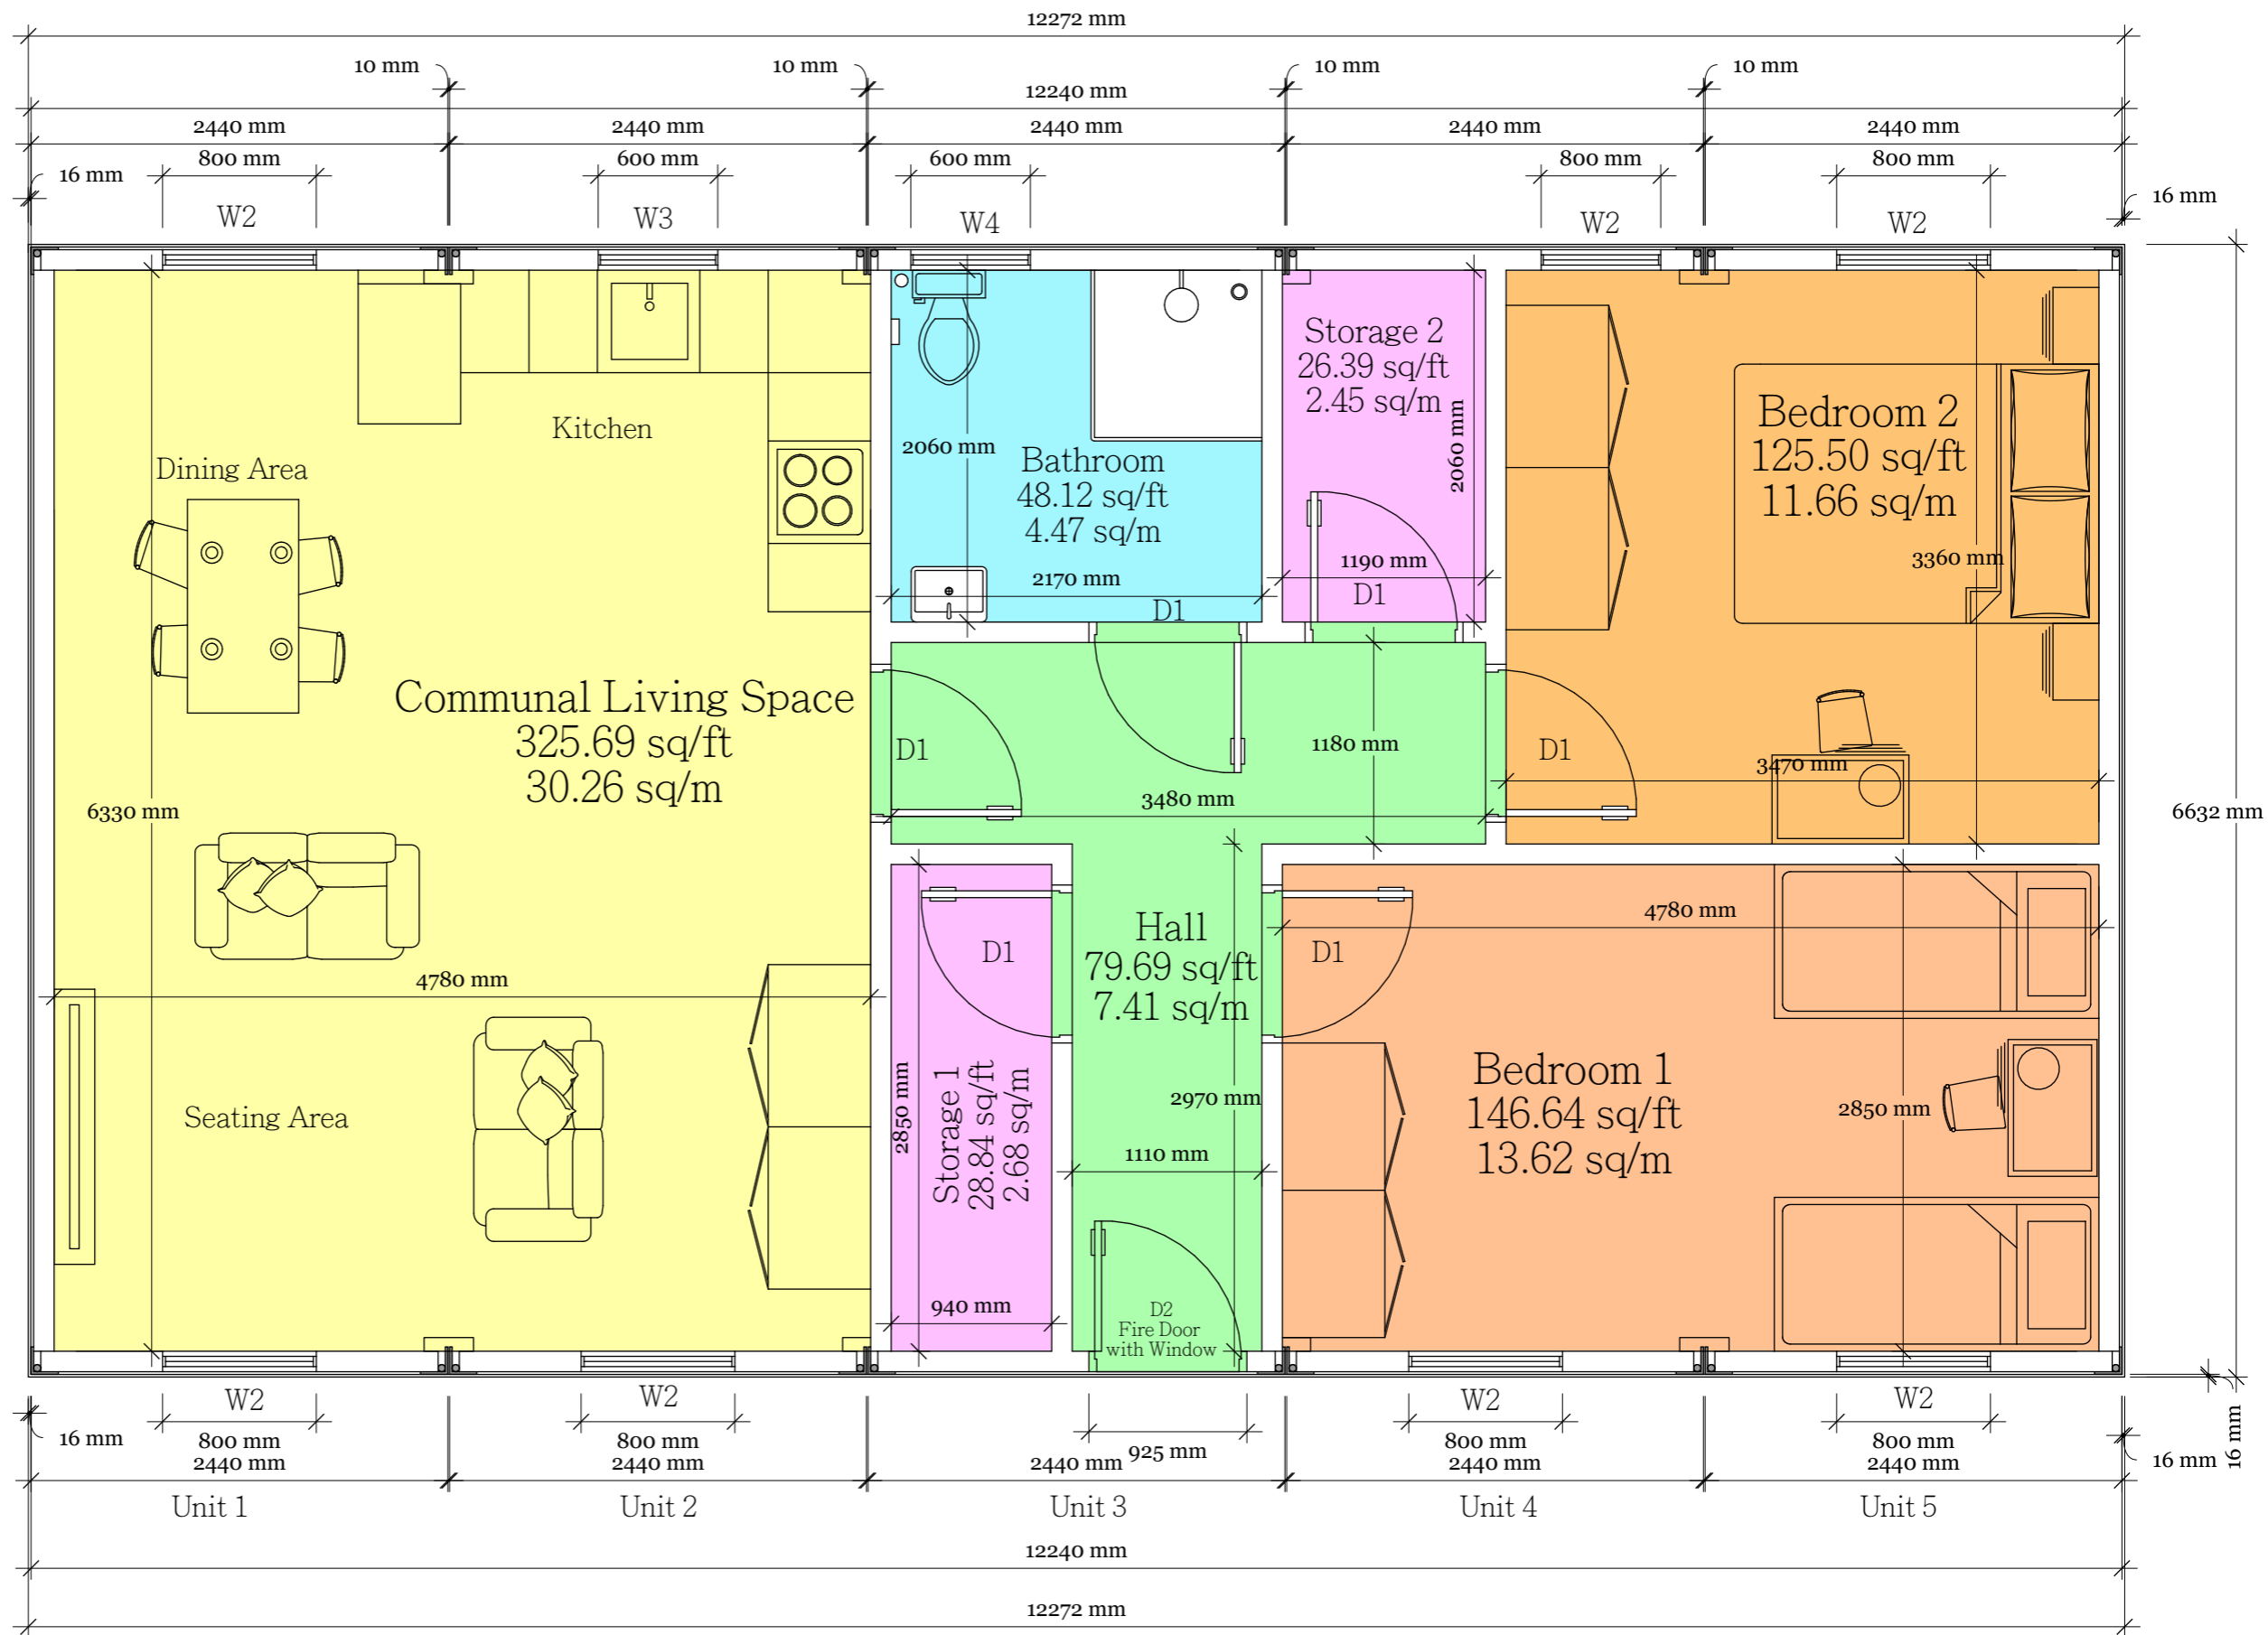

3 Double Occupancy
C2 2 Container Unit

3 Double Occupancy
 C2 2 Container Unit

4 Double Occupancy x2
C4 4 Container Unit

4 Double Occupancy x2
 C4 4 Container Unit

5 Double Occupancy
c3 3 Container Unit

6 Double twin-Occupancy
cs 5 Container Unit

6 Double twin-Occupancy
 CS 5 Container Unit

3 Unit - Double Occupancy

Room	Square Foot	Square Meter
Living Space	262.18 ft2	24.36 m2
Bathroom	46.48 ft2	4.32 m2
Bedroom 1	78.46 ft2	7.29 m2
Bedroom 2	76.76 ft2	7.13 m2
Total Floor Space	463.94 ft2	43.10 m2
Total Unit Area	521.45 ft2	48.44 m2

2 Unit - Double Occupancy

Room	Square Foot	M2
Living Space	98.34 ft2	9.14 m2
Bathroom	46.48 ft2	4.32 m2
Bedroom 1	78.46 ft2	7.29 m2
Bedroom 2	76.76 ft2	7.13 m2
Total Floor Space	300.04 ft2	27.88 m2
Total Unit Area	351.36 ft2	32.64 m2

4 Unit - Double & Twin Occupancy

Room	Square Foot	M2
Living Space	312.89 ft2	29.13 m2
Bathroom	46.48 ft2	4.32 m2
Bedroom 1	133.83 ft2	12.53 m2
Bedroom 2	122.78 ft2	11.41 m2
Storage	7.28 ft2	0.68 m2
Total Floor Space	624.26 ft2	58.06 m2
Total Unit Area	701.16 ft2	65.14 m2