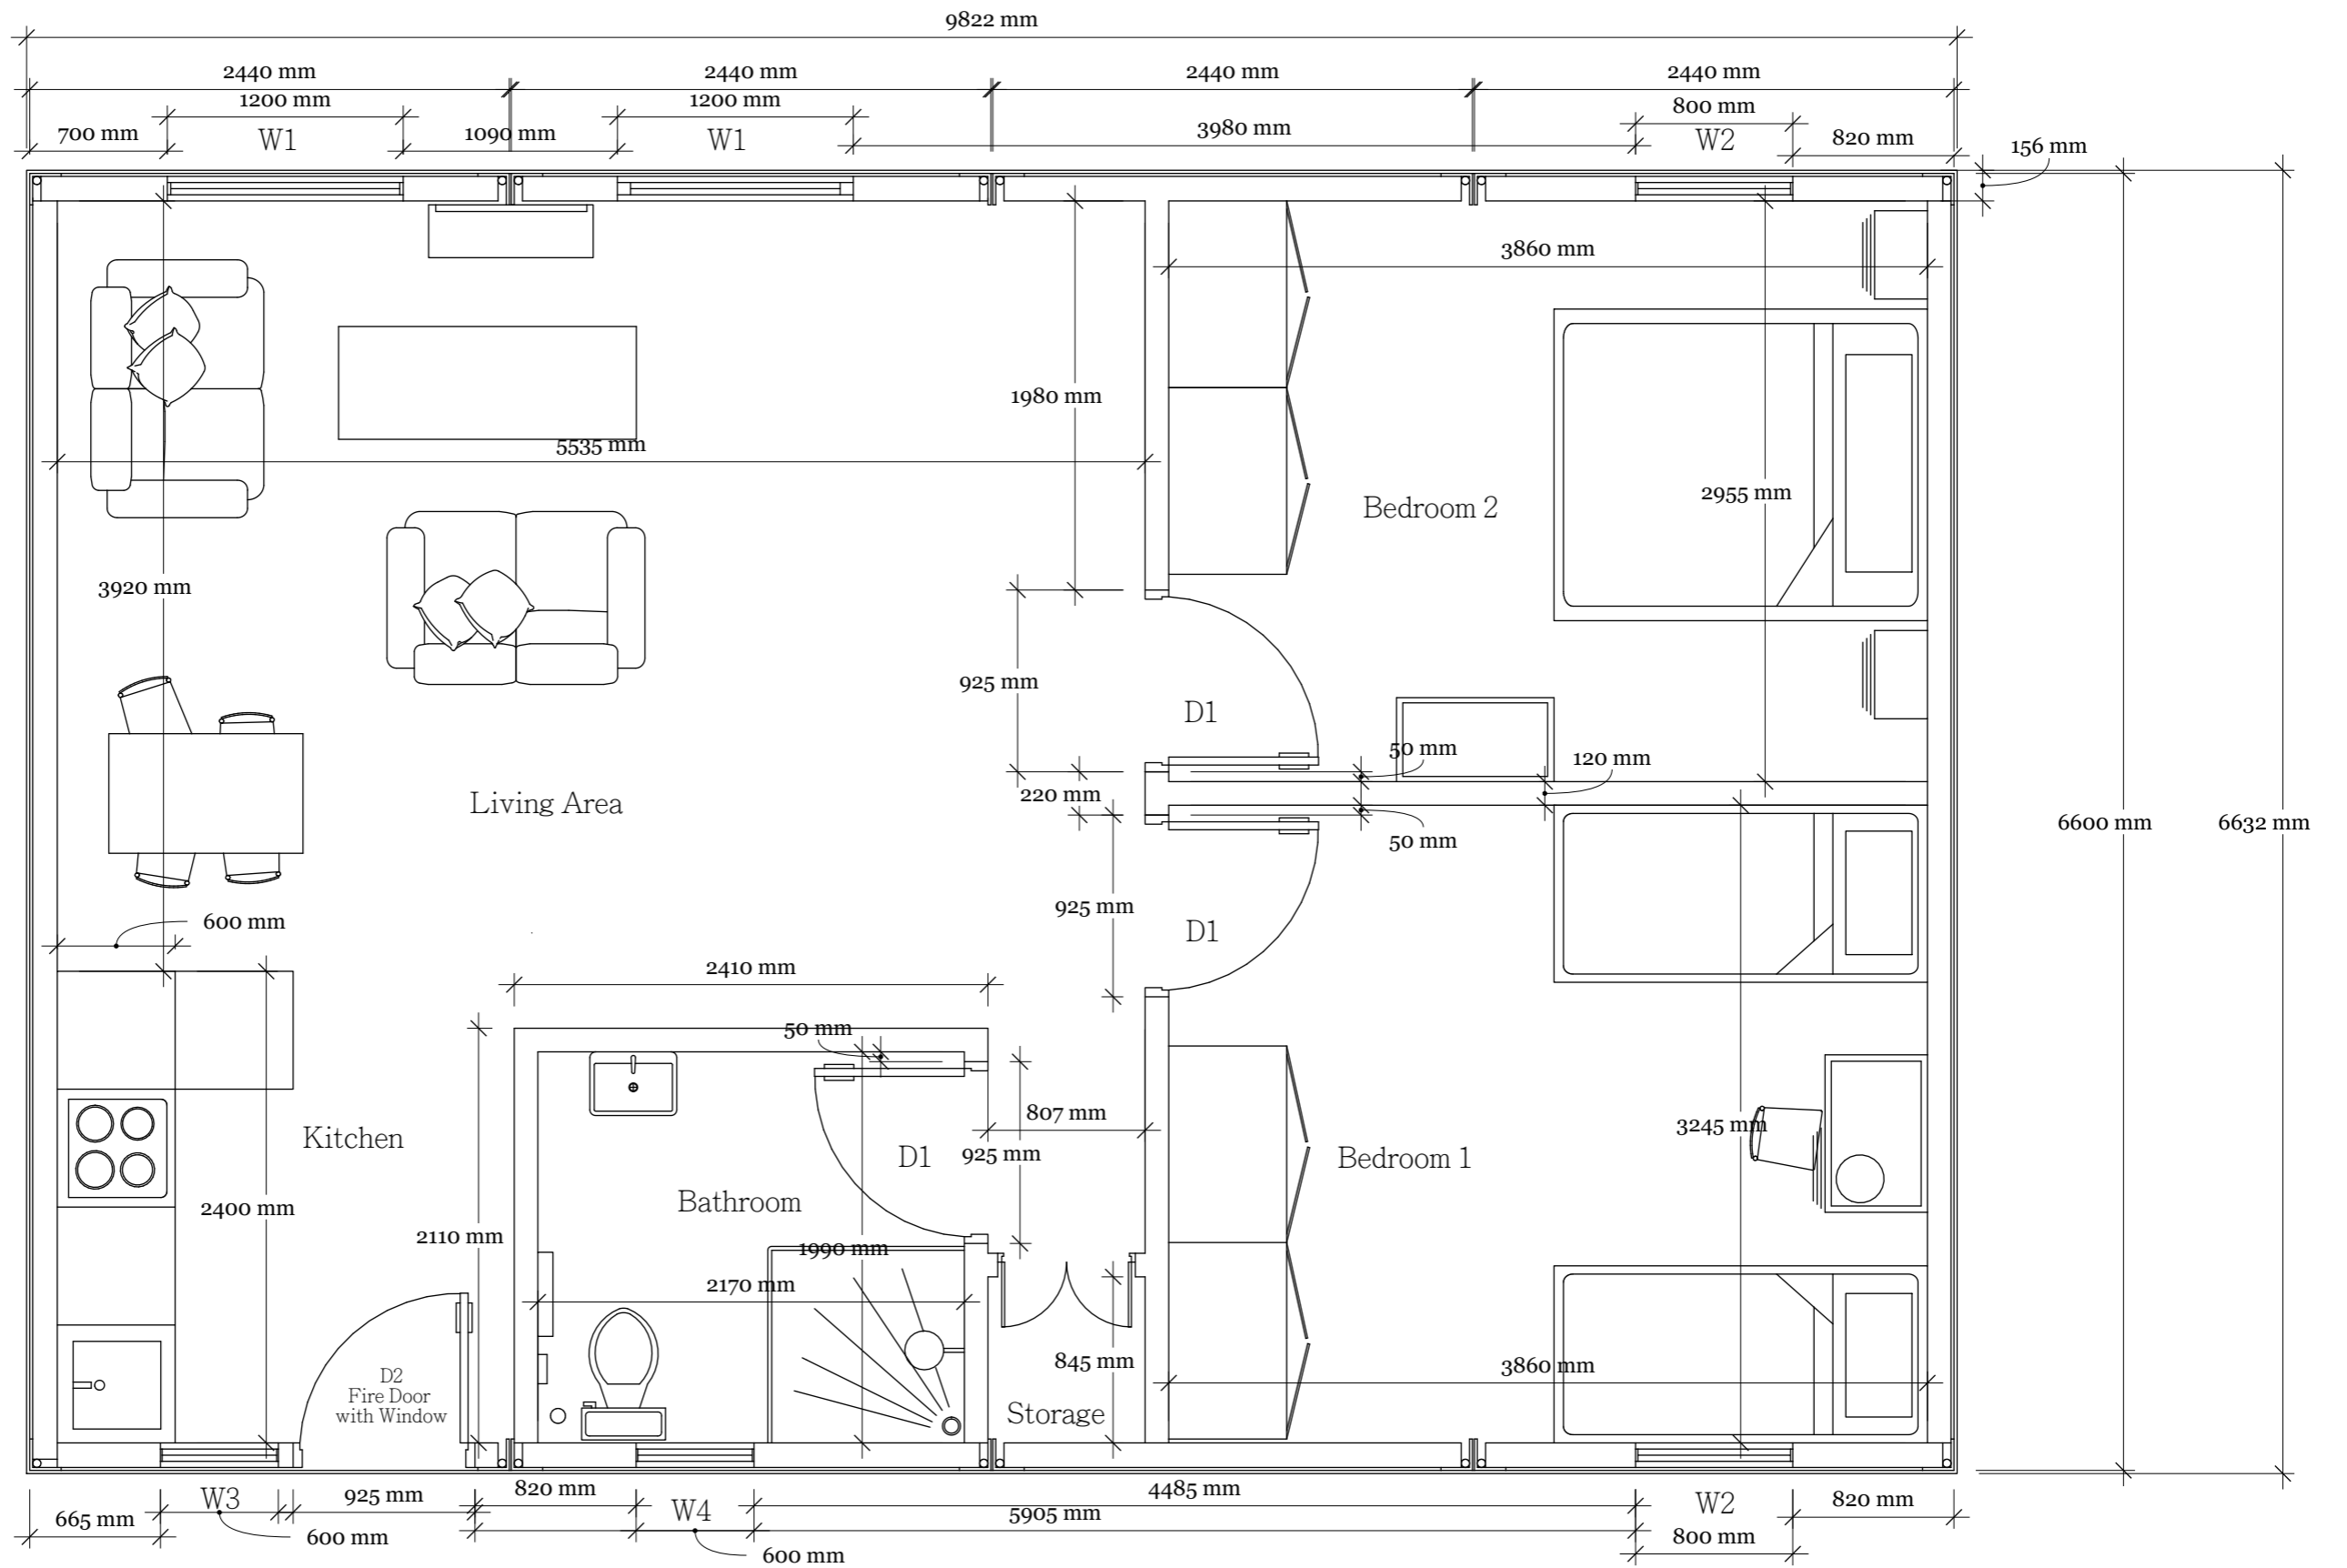

DESIGN & INNOVATION

WCH - We Care Housing

Modular Housing Project
Floor Plan Options

Modular Housing Solutions
WCH - Emergency Unit

1 Double Occupancy
 C3 3 Container Unit

1 Double Occupancy
 C3 3 Container Unit

3 Double Occupancy
C2 2 Container Unit

3 Double Occupancy
 C2 2 Container Unit

4 Double Occupancy x2
C4 4 Container Unit

4 Double Occupancy x2
 C4 4 Container Unit

5 Double Occupancy
c3 3 Container Unit

6 Double twin-Occupancy
cs 5 Container Unit

6 Double twin-Occupancy
 CS 5 Container Unit

3 Unit - Double Occupancy

Room	Square Foot	Square Meter
Living Space	262.18 ft2	24.36 m2
Bathroom	46.48 ft2	4.32 m2
Bedroom 1	78.46 ft2	7.29 m2
Bedroom 2	76.76 ft2	7.13 m2
Total Floor Space	463.94 ft2	43.10 m2
Total Unit Area	521.45 ft2	48.44 m2

2 Unit - Double Occupancy

Room	Square Foot	M2
Living Space	98.34 ft2	9.14 m2
Bathroom	46.48 ft2	4.32 m2
Bedroom 1	78.46 ft2	7.29 m2
Bedroom 2	76.76 ft2	7.13 m2
Total Floor Space	300.04 ft2	27.88 m2
Total Unit Area	351.36 ft2	32.64 m2